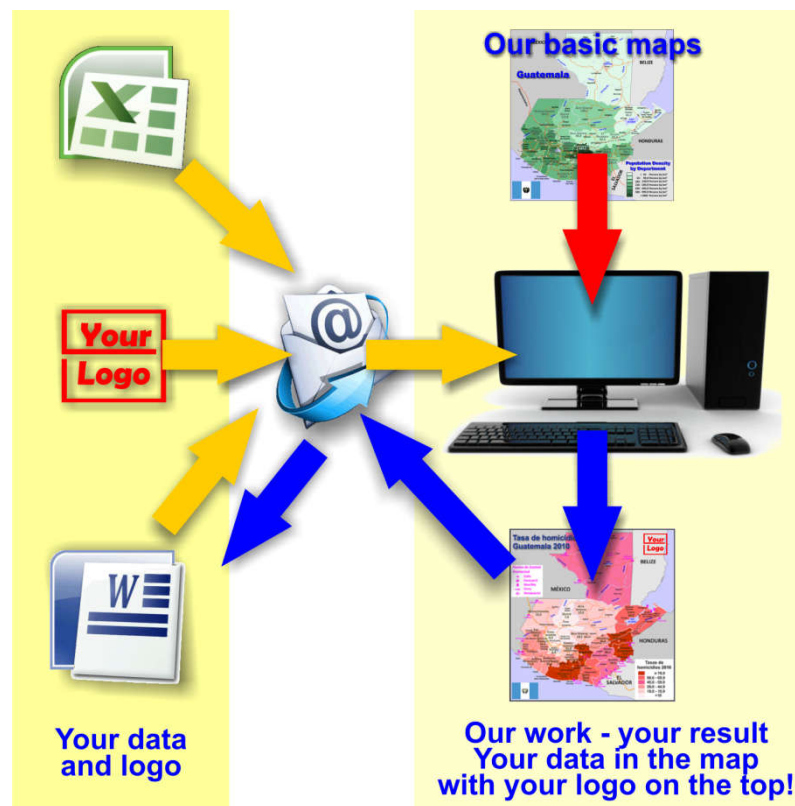

About the maps on www.geo-ref.net

Each map published on our web site is free to use without costs, meanwhile the same is not modified, especially concerning our own site logotype. This is valid for all published PNG and the PDF-files.

We have published on the country page usually the population density of the country, the mostly interesting thematic map. But the real power of our offer consists in the display of your own data, drawing so your own maps with your results or relevant data.

The so generated thematic maps you can order as illustrations for reports and publications, in huger format for maps – mostly till A0 format. Also for the inclusion in PowerPoint presentations we can offer the maps, as bitmap or in vector format

So it works:

Please visit the corresponding page for our detailed conditions of service and supply.

The price of a thematic map is visible on the corresponding country page.

Visit our page Services to find out about our additional services.

Your Team from

www.Geo-Ref.net