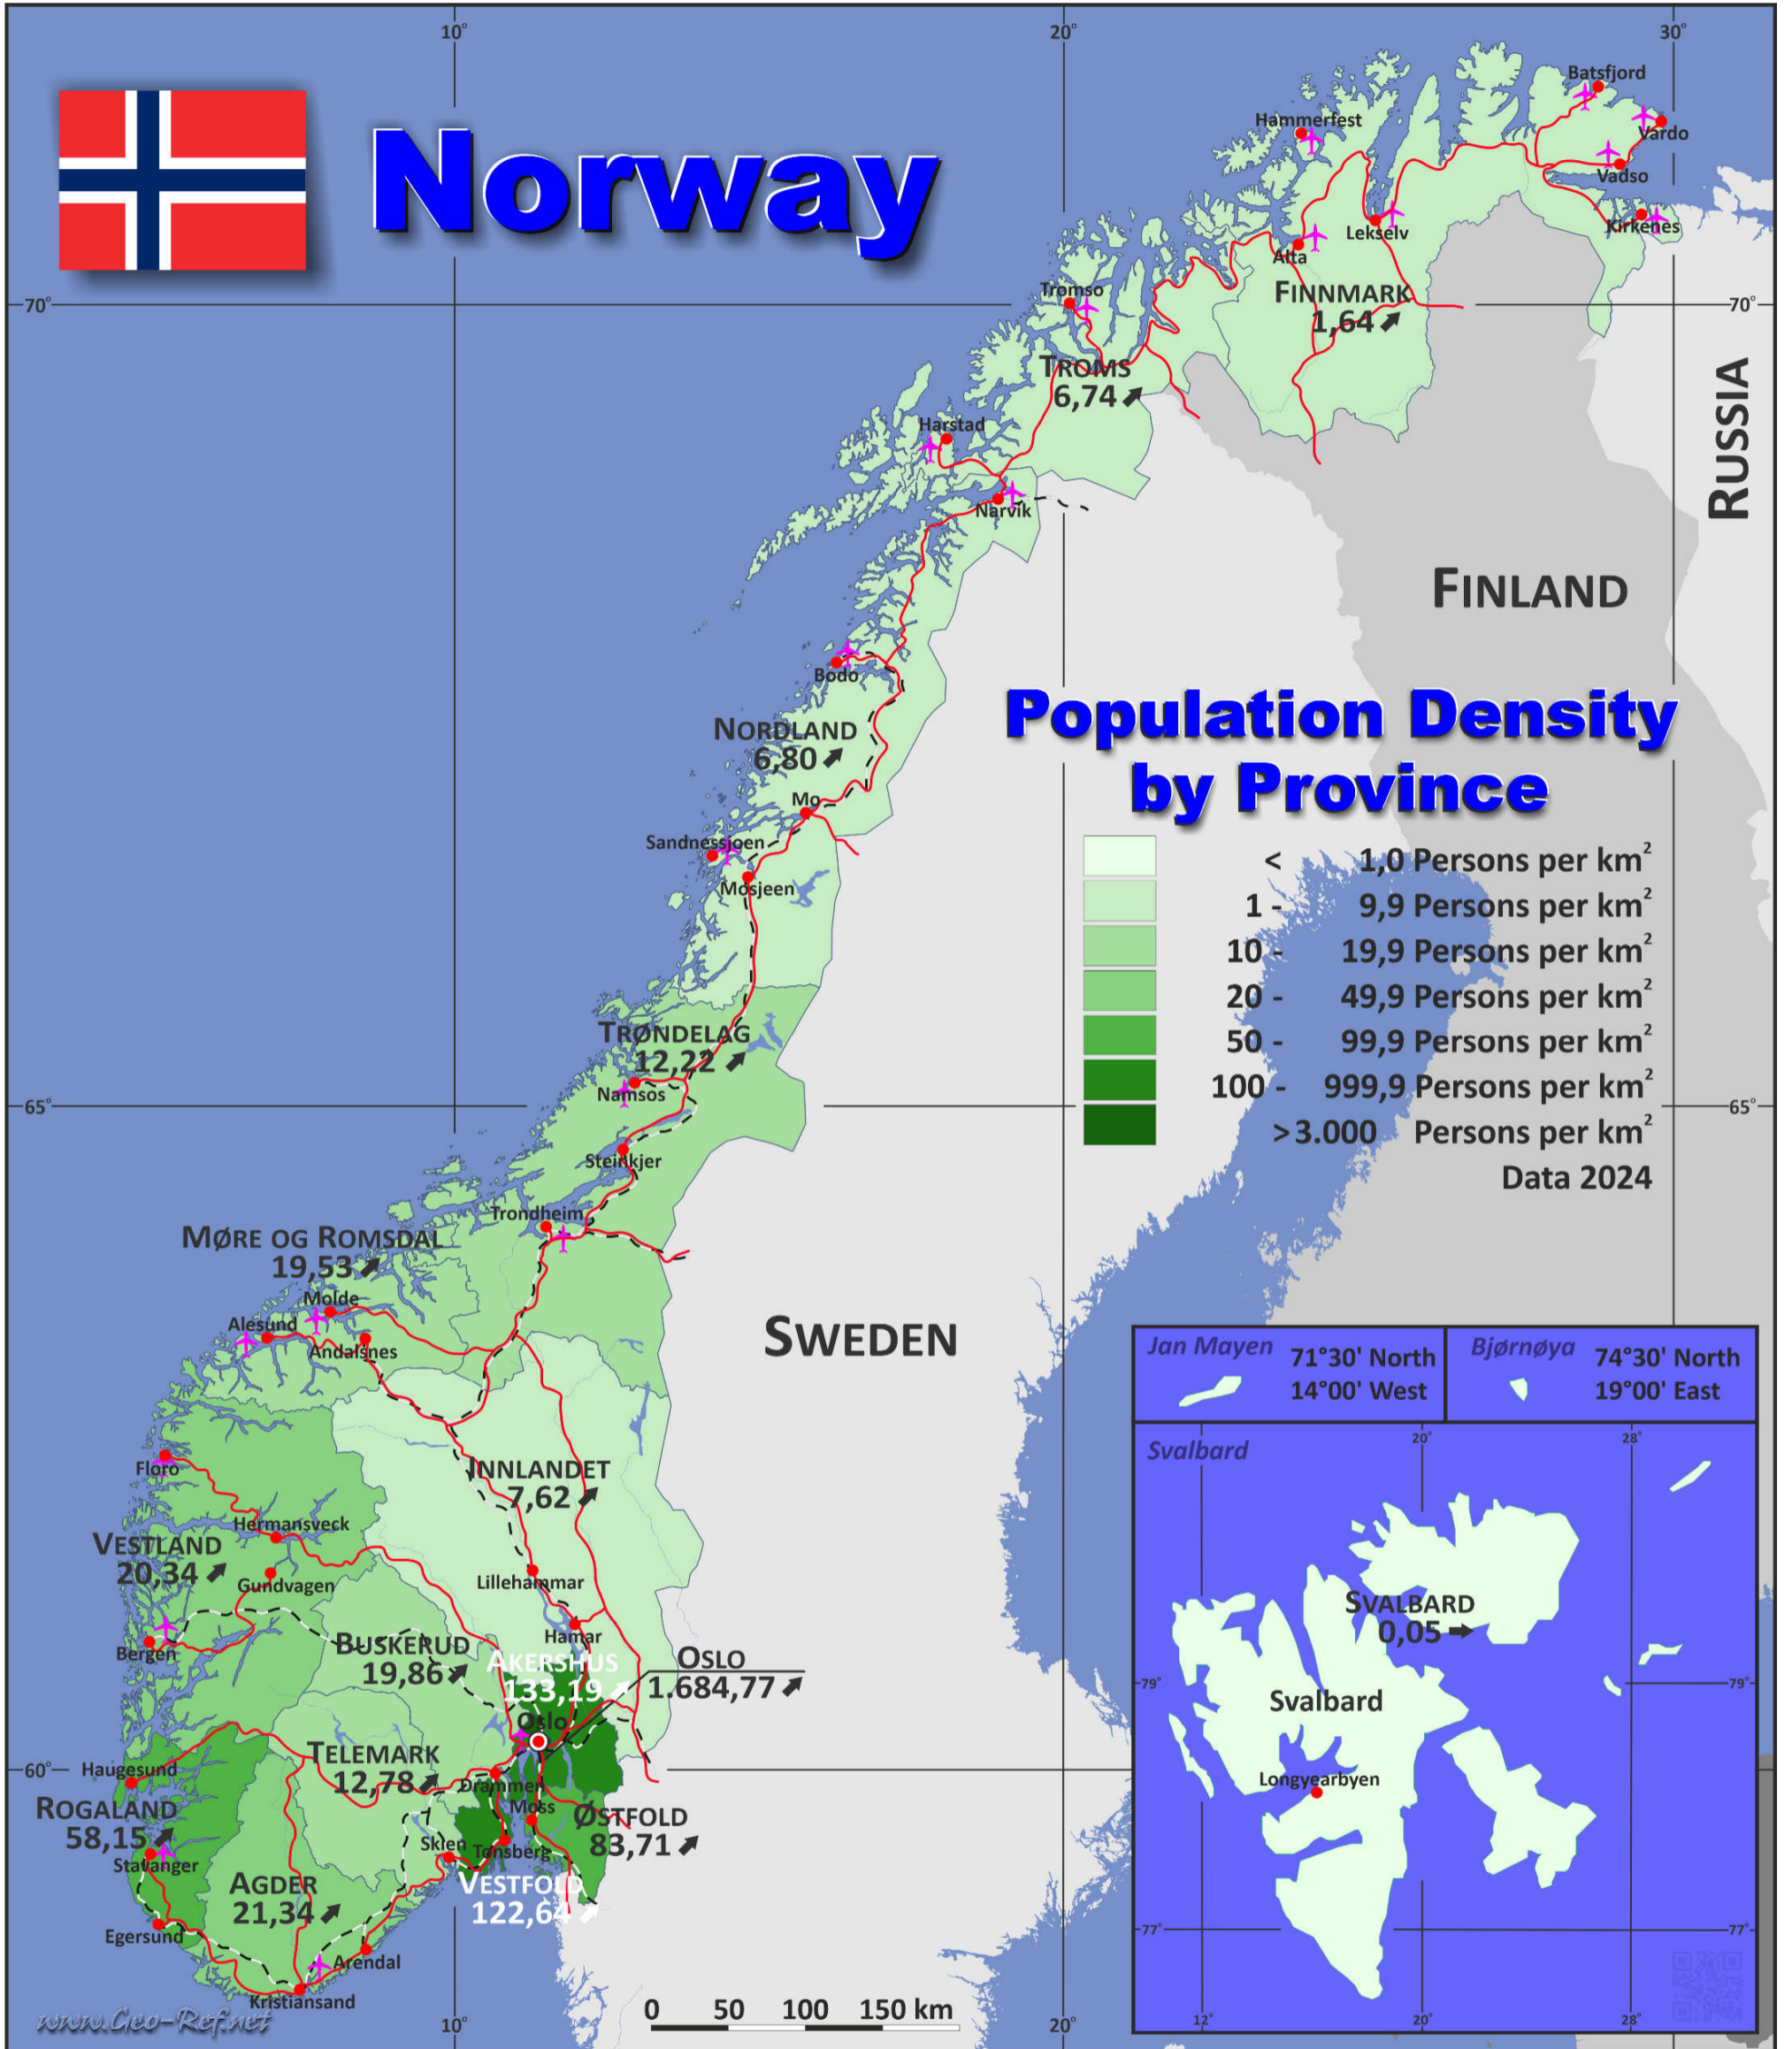

# Norway

# Administrative division Norway

## Division by Province

Estimation 2024

Province	ISO 3166-2	Capital	Area km <sup>2</sup>	Population	Density Persons/km <sup>2</sup>
Agder	NO-42	Kristiansand / Arendal	14.991	319.850	21,34
Akershus	NO-02	Oslo	5.472	728.803	133,19
Buskerud	NO-06	Drammen	13.585	269.819	19,86
Finnmark	NO-20	Vadsø	45.762	75.053	1,64
Innlandet	NO-34	Hamar / Lillehammer	49.401	376.304	7,62
Møre og Romsdal	NO-15	Molde	13.857	270.624	19,53
Nordland	NO-18	Bodø	35.770	243.081	6,80
Oslo	NO-03	Oslo	426	717.710	1.684,77
Østfold	NO-01	Sarpsborg	3.729	312.152	83,71
Rogaland	NO-11	Stavanger	8.589	499.417	58,15
Svalbad	NO-21	Longyearbyen	61.022	3.125	0,05
Telemark	NO-08	Skien	13.854	177.093	12,78
Troms	NO-54	Tromsø	25.176	169.610	6,74
Trøndelag	NO-50	Steinkjer / Trondheim	39.522	482.956	12,22
Vestfold	NO-38	Tønsberg	2.091	256.432	122,64
Vestland	NO-46	Bergen	32.023	651.299	20,34
<b>Total</b>			<b>365.270</b>	<b>4.162.641</b>	<b>11,40</b>

We have published on the country page usually the population density of the country, the mostly interesting thematic map. But the real power of our offer consists in the display of your own data, drawing so your own maps with your results or relevant data.