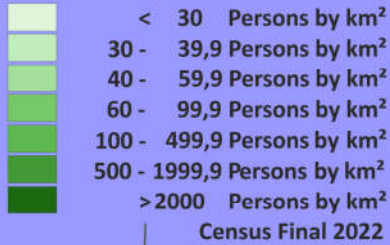

Ireland

Population Density by County or city councils

www.Geo-Ref.net

Administrative division Ireland

Division by Province

Census Final 2022

Region	ISO 3166-2	Capital	Area km ²	Population	Density Persons/km ²
Connacht	IE-C	Galway	17.713,2	591.363	33,4
Leinster	IE-L	Dublin	19.774,2	2.870.354	145,2
Munster	IE-M	Cork	24.607,5	1.373.346	55,8
Ulster (part of)	IE-U	Lifford	8.087,3	314.076	38,8
Total			70.182,2	5.149.139	73,4