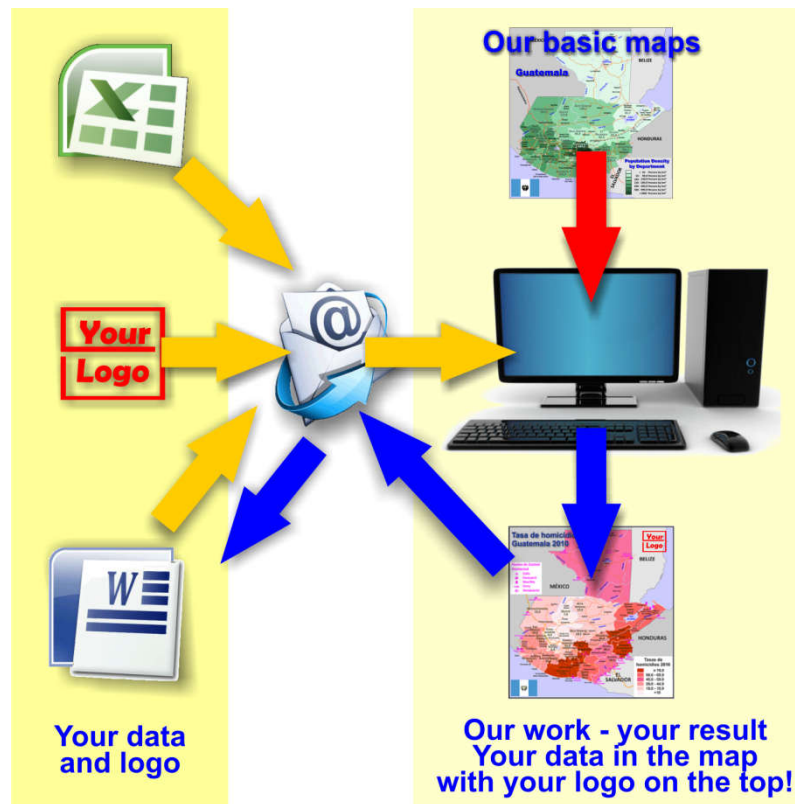

About the maps on www.geo-ref.net

Each map published on our web site is free to use without costs, meanwhile the same is not modified, especially concerning our own site logotype. This is valid for all published PNG and the PDF-files.

We have published on the country page usually the population density of the country, the mostly interesting thematic map. But the real power of our offer consists in the display of your own data, drawing so your own maps with your results or relevant data.

The so generated thematic maps you can order as illustrations for reports and publications, in huger format for maps – mostly till A0 format. Also for the inclusion in PowerPoint presentations we can offer the maps, as bitmap or in vector format

So it works:

Please visit the corresponding page for our detailed conditions of service and supply. The price of a thematic map is visible on the corresponding country page. Visit our page Services to find out about our additional services. Your Team from

www.Geo-Ref.net