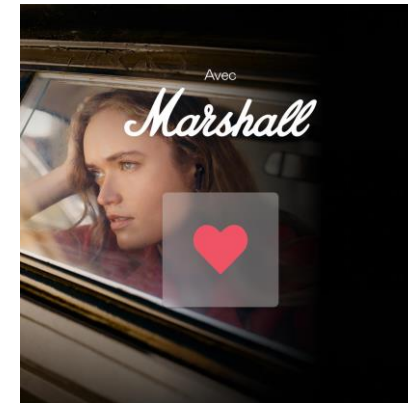

Trackings

- Clicks tracking : Redirection URL or Click-Command
- Impressions tracking : « Image » type pixel only

Example of integration on the app (Click on the screenshot to zoom in 100%)

Cover + Banner (1200x1200 + 640x100)

Creative elements to provide

Cover

- File type : JPG
- Size : 1200x1200
- Max. weight : 200 KB

Banner

- File type : JPG or GIF
- Size : 640x100
- Max. weight : 200 KB

Trackings (For banner format only)

- Clicks tracking : Redirection URL or Click-Command
- Impressions tracking : « Image » type pixel only

Example of integration on the app (Click on the screenshot to zoom in 100%)

Cover + Banner (1200x1200 + 640x100)

Example of format (Cover Sponsoring « Favourite tracks »)

Example of integration on the app (Click on the screenshot to zoom in 100%)