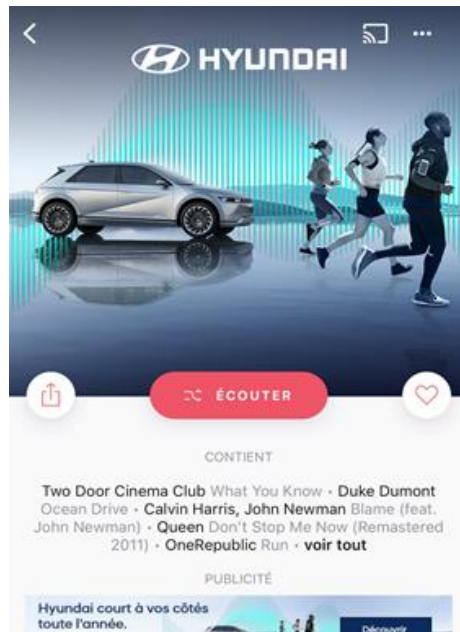

Trackings

- Clicks tracking : Redirection URL or Click-Command
- Impressions tracking : « Image » type pixel only

Example of integration on the app (Click on the screenshot to zoom in 100%)

Cover + Banner (1200x1200 + 640x100)

Creative elements to provide

Cover

- File type : JPG
- Size : 1200x1200
- Max. weight : 200 KB

Banner

- File type : JPG or GIF
- Size : 640x100
- Max. weight : 200 KB

Trackings (For banner format only)

- Clicks tracking : Redirection URL or Click-Command
- Impressions tracking : « Image » type pixel only

Example of integration on the app (Click on the screenshot to zoom in 100%)

Cover + Banner (1200x1200 + 640x100)

Example of format (Cover Sponsoring « Favourite tracks »)

Example of integration on the app (Click on the screenshot to zoom in 100%)