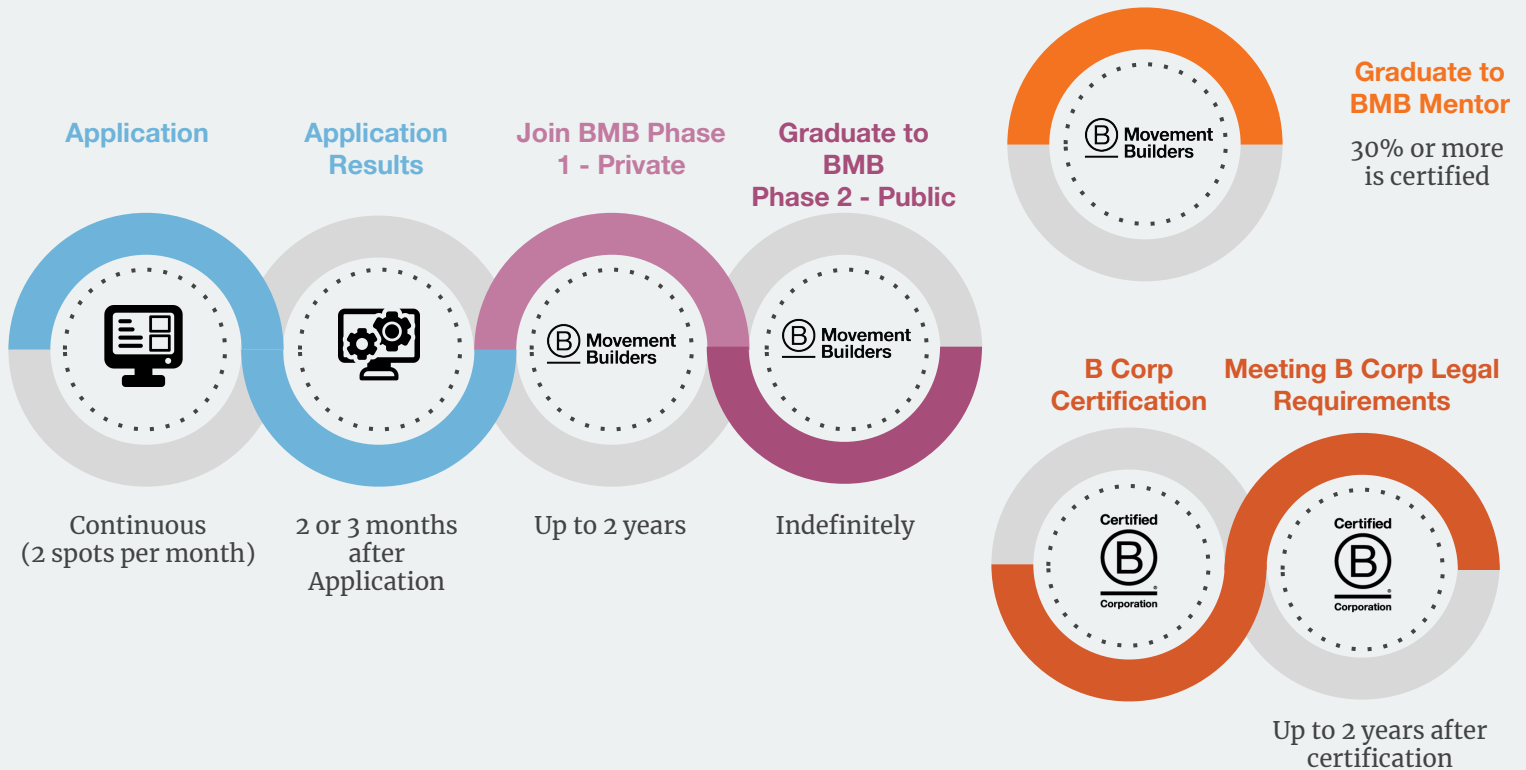

Interdependent communities that create collective impact through peer-learning and partnerships.

+ Impactful Transformation

Authentic leaders dedicated to audacious goals that transform business to create shared value for all stakeholders.

PROGRAM FORMAT

WHAT IS INCLUDED

- + Community of Practice** Engage with peers, learn best practices, attend roundtables and engage leadership.
- + Marketing + Communications** Program launch, press events, logo for corporate communications, B Lab amplifying the message.
- + Customized Support** B Impact Assessment workshop, customized support, account management.
- + Collaboration to impact** Collaboration with B Corps and peers to build the movement and improve impact.
- + Pre-verification services** BMB fee includes Risk Screen, Eligibility Review, Baseline Requirements Consultation and Review