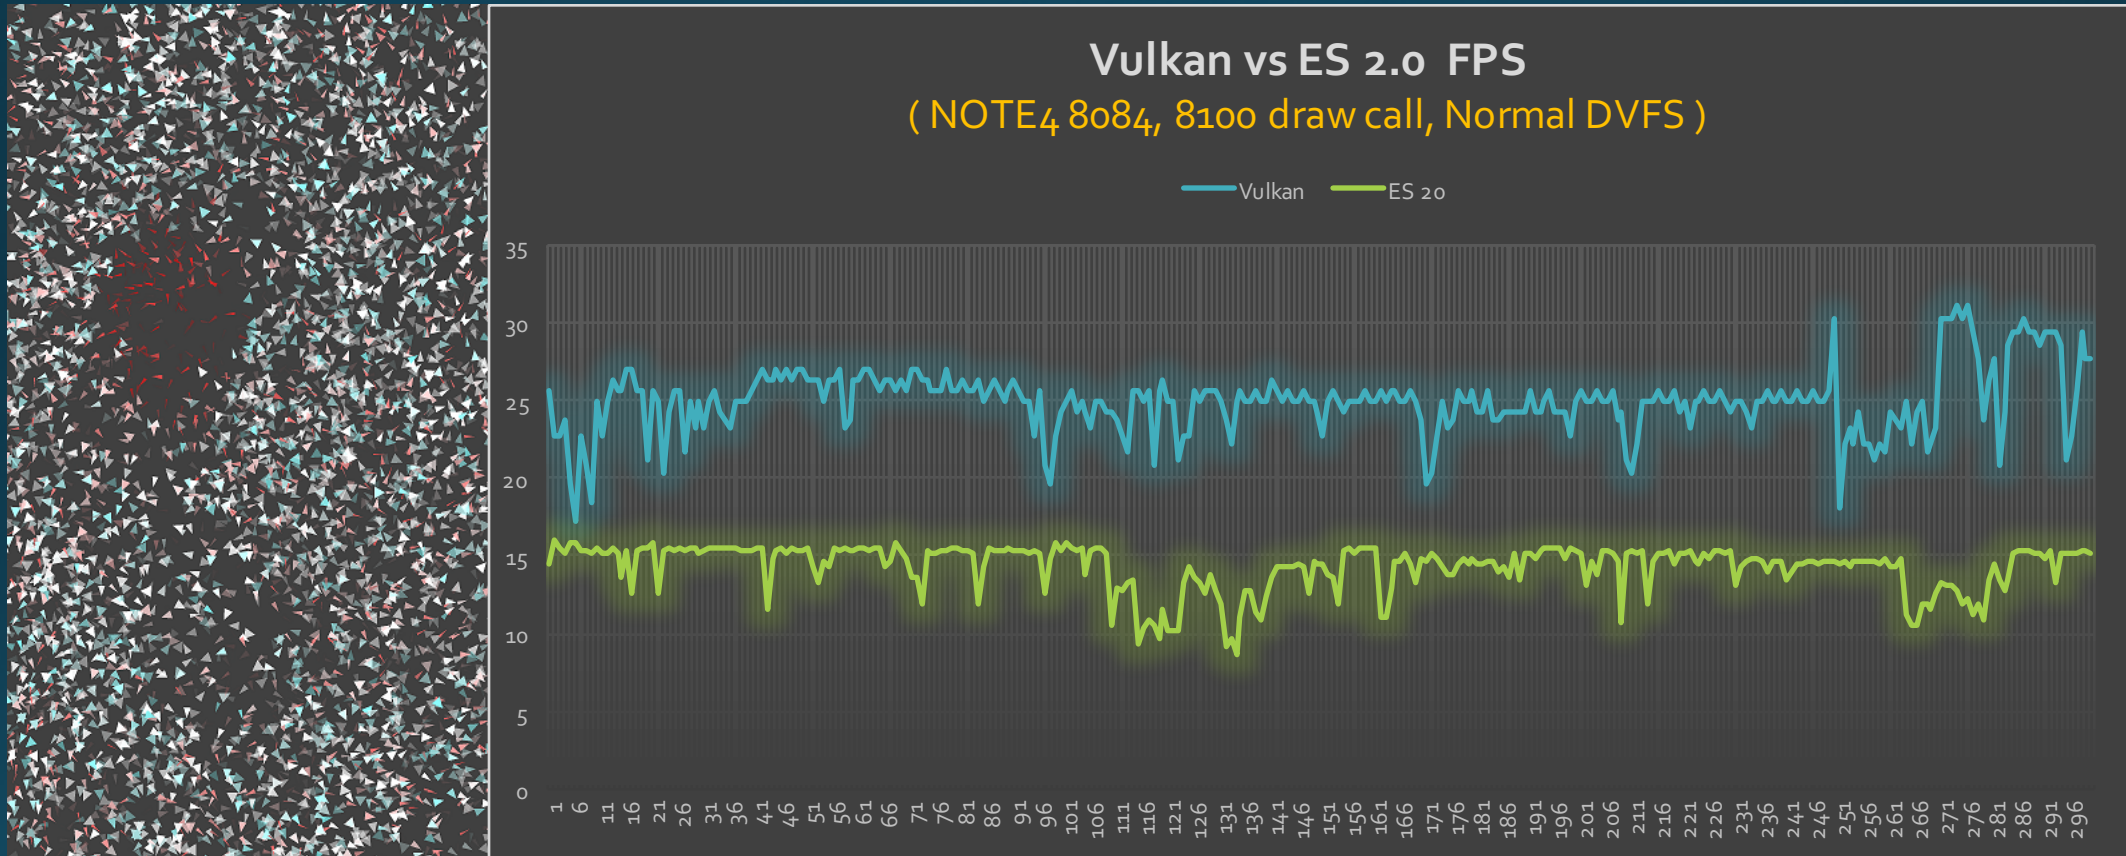

Early studies : Heavy Drawcalls!!!

AVERAGE 23.2 FPS / 14.5 FPS