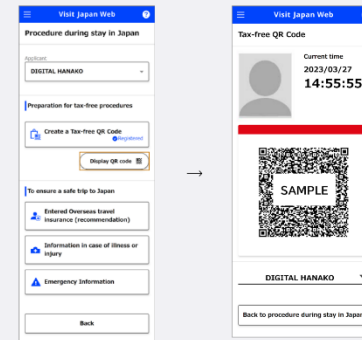

Digital Agency

ユーザー向けの操作説明チラシです。

両面印刷をしてご使用ください。

<対応言語>

11か国語

- ・ 英語
- ・ 韓国語
- ・ 中国語（簡体／繁体）
- ・ インドネシア語
- ・ タイ語
- ・ ベトナム語
- ・ スペイン語
- ・ ドイツ語
- ・ フランス語
- ・ ポルトガル語