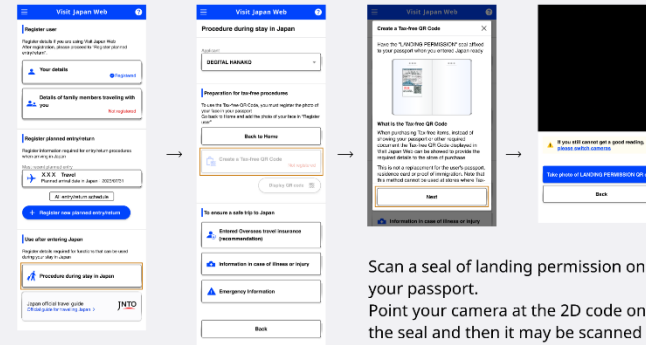

Who may use this service?

This service is available for a foreign national whose status of residence is "Short-term stay", "Diplomat" or "Official".

What you need to use

You need to register necessary information by scanning your passport.

Available
Usable

step1 Register necessary information

Press the button "Personal Information" and scan your passport photo page.

continue on back →

Digital Agency

step2 Create a 2D code for Tax-free shopping

Scan a seal of landing permission on your passport. Point your camera at the 2D code on the seal and then it may be scanned automatically. If an error occurs, please read the displayed message carefully.