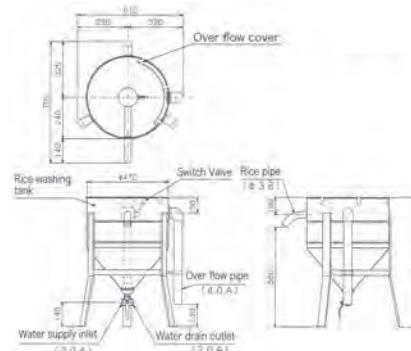

You are free from working for a troublesome rice washing operation! Washing rice quickly with easy operation!

Water Pressure Rice Washer

MRW-7

Rice Washing Ability
7
kg/time

MRW-7 is light and useful

- Compact size of Width 445 x Depth 490. Installation work is unnecessary since it can be used in the sink.
 - It need to be connected with water only when you use it due to easy nose nipple joint.
 - It is easy to carry because of 6kgs.
- ※ Please pay attention to the effective dimension of sink.

MRW-15

Rice Washing Ability
15
kg/time

MRW-22

Rice Washing Ability
22
kg/time

MRW-30

Rice Washing Ability
30
kg/time

■ Spec. table / Water Pressure Rice Washer

Model	External dimension (mm)			Rice Washing Ability (kg/time)	Operating Water Pressure (kg/cm ²)	Rice washing time (min)	Water supply inlet	Water drain outlet	Weight (kg)
	Width	Depth	Height						
MRW-7	445	490	570	7	0.4~1.0	2~3	15A (Attached 13mm hose nozzle)	Same as Feed-water inlet	6
MRW-15	520	605	685	15	0.8~1.5	2~3	20A	20A	8.5
MRW-22	560	645	720	22	0.8~1.5	2~3	20A	20A	9
MRW-30	610	705	750	30	0.8~1.5	2~3	20A	20A	10