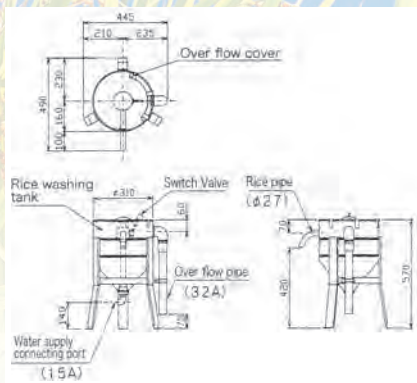

You are free from working for a troublesome rice washing operation! Washing rice quickly with easy operation!

Water Pressure Rice Washer

MRW-7

Rice Washing Ability
7
kg/time

MRW-7 is light and useful

- Compact size of Width 445 x Depth 490. Installation work is unnecessary since it can be used in the sink.
 - It need to be connected with water only when you use it due to easy nose nipple joint.
 - It is easy to carry because of 6kgs.
- ※ Please pay attention to the effective dimension of sink.

MRW-15

Rice Washing Ability
15
kg/time

MRW-22

Rice Washing Ability
22
kg/time

MRW-30

Rice Washing Ability
30
kg/time

■ Spec. table / Water Pressure Rice Washer

Model	External dimension (mm)			Rice Washing Ability (kg/time)	Operating Water Pressure (kg/cm ²)	Rice washing time (min)	Water supply inlet	Water drain outlet	Weight (kg)
	Width	Depth	Height						
MRW-7	445	490	570	7	0.4~1.0	2~3	15A (Attached 13mm hose nozzle)	Same as Feed-water inlet	6
MRW-15	520	605	685	15	0.8~1.5	2~3	20A	20A	8.5
MRW-22	560	645	720	22	0.8~1.5	2~3	20A	20A	9
MRW-30	610	705	750	30	0.8~1.5	2~3	20A	20A	10