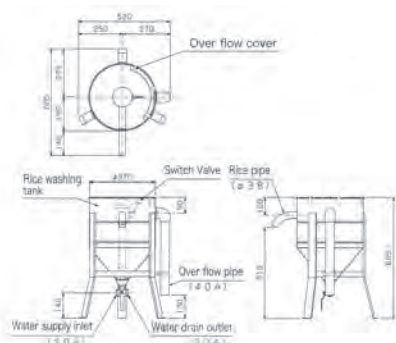

You are free from working for a troublesome rice washing operation! Washing rice quickly with easy operation!

Water Pressure Rice Washer

MRW-7

Rice Washing Ability
7
kg/time

MRW-7 is light and useful

- Compact size of Width 445 x Depth 490. Installation work is unnecessary since it can be used in the sink.
 - It need to be connected with water only when you use it due to easy nose nipple joint.
 - It is easy to carry because of 6kgs.
- ※ Please pay attention to the effective dimension of sink.

MRW-15

Rice Washing Ability
15
kg/time

MRW-22

Rice Washing Ability
22
kg/time

MRW-30

Rice Washing Ability
30
kg/time

■ Spec. table / Water Pressure Rice Washer

Model	External dimension (mm)			Rice Washing Ability (kg/time)	Operating Water Pressure (kg/cm ²)	Rice washing time (min)	Water supply inlet	Water drain outlet	Weight (kg)
	Width	Depth	Height						
MRW-7	445	490	570	7	0.4~1.0	2~3	15A (Attached 13mm hose nozzle)	Same as Feed-water inlet	6
MRW-15	520	605	685	15	0.8~1.5	2~3	20A	20A	8.5
MRW-22	560	645	720	22	0.8~1.5	2~3	20A	20A	9
MRW-30	610	705	750	30	0.8~1.5	2~3	20A	20A	10