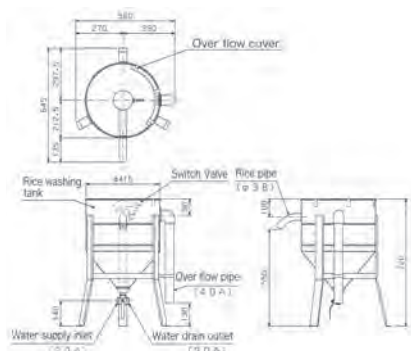

You are free from working for a troublesome rice washing operation! Washing rice quickly with easy operation!

Water Pressure Rice Washer

MRW-7

Rice Washing Ability
7
kg/time

MRW-7 is light and useful

- Compact size of Width 445 x Depth 490. Installation work is unnecessary since it can be used in the sink.
 - It need to be connected with water only when you use it due to easy nose nipple joint.
 - It is easy to carry because of 6kgs.
- ※ Please pay attention to the effective dimension of sink.

MRW-15

Rice Washing Ability
15
kg/time

MRW-22

Rice Washing Ability
22
kg/time

MRW-30

Rice Washing Ability
30
kg/time

■ Spec. table / Water Pressure Rice Washer

Model	External dimension (mm)			Rice Washing Ability (kg/time)	Operating Water Pressure (kg/cm ²)	Rice washing time (min)	Water supply inlet	Water drain outlet	Weight (kg)
	Width	Depth	Height						
MRW-7	445	490	570	7	0.4~1.0	2~3	15A (Attached 13mm hose nozzle)	Same as Feed-water inlet	6
MRW-15	520	605	685	15	0.8~1.5	2~3	20A	20A	8.5
MRW-22	560	645	720	22	0.8~1.5	2~3	20A	20A	9
MRW-30	610	705	750	30	0.8~1.5	2~3	20A	20A	10