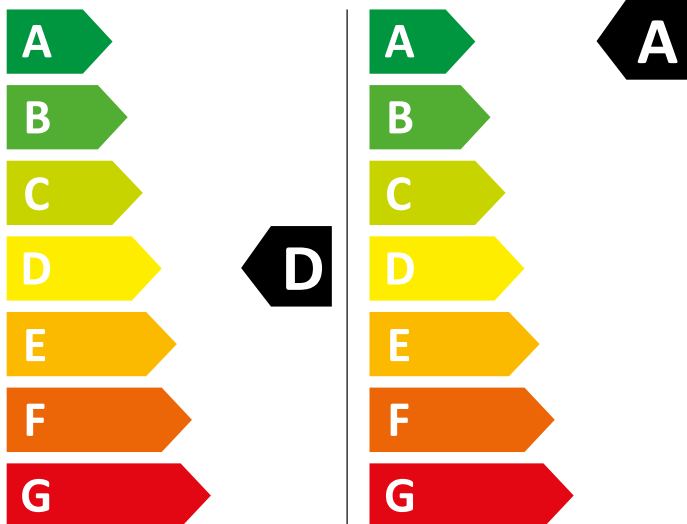

# ENERG

WHIRLPOOL

FFWDD 107436 BSV IT

342 kWh/100

51 kWh/100

7,0 kg

10,0 kg

66 L