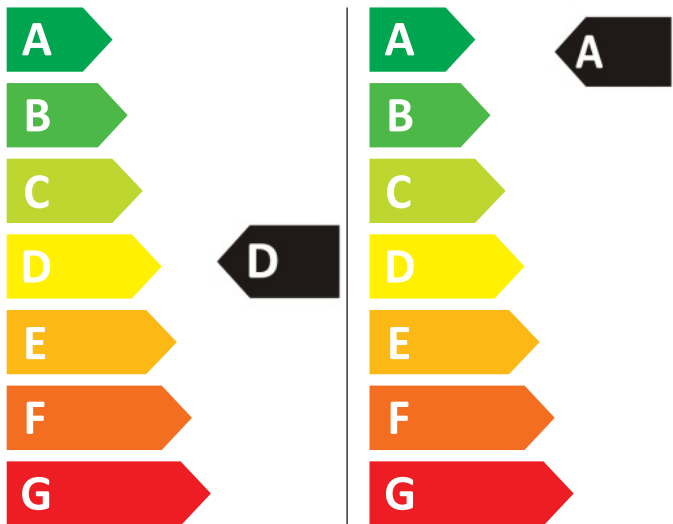

ENERG

HOOVER

H5DPB6106AMBC-S

308 kWh/100

51 kWh/100

6,0 kg

10,0kg

86 L