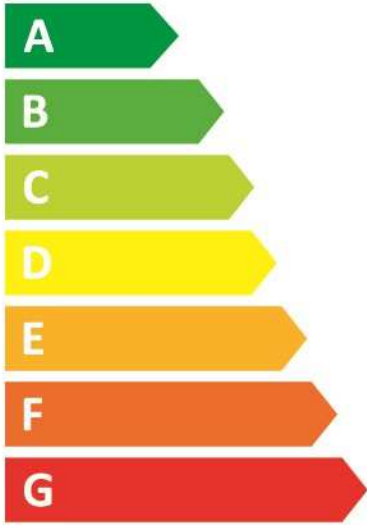

ENERGY

beko

WUX81282WI/IT 7000840071

A

47 kWh /

8,0 kg

3:38

43 L