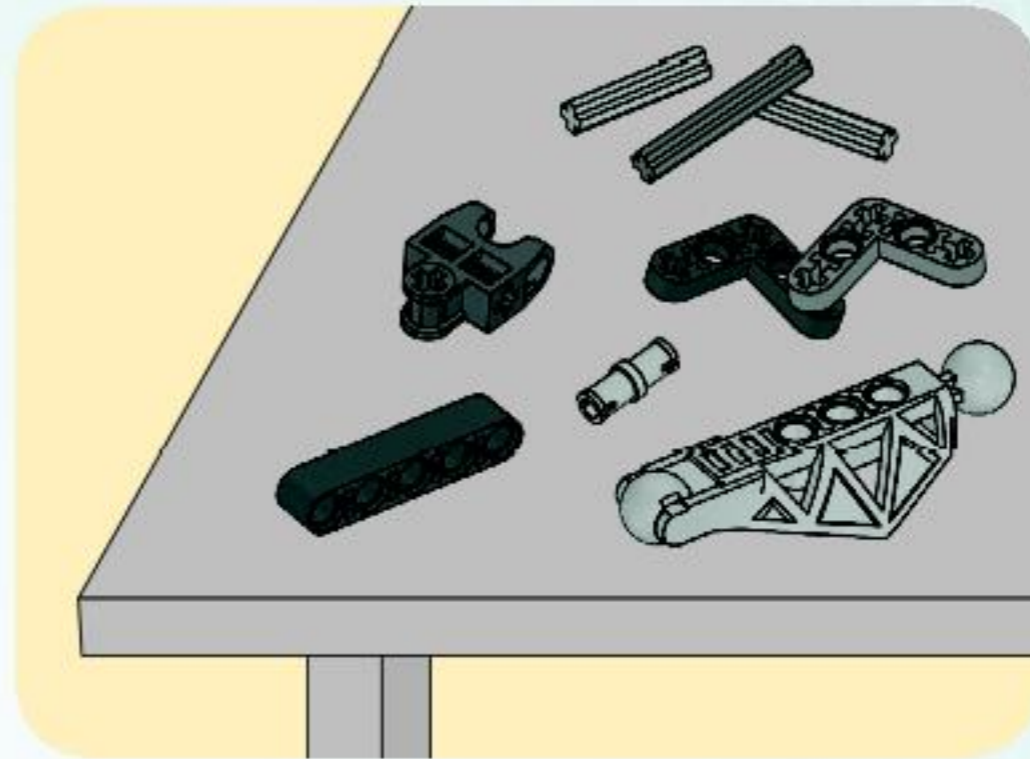

BIONICLE®

PHANTOKKA

ANTROZ
8691

WARNING: CHOKING HAZARD.
Toy contains small parts and a small ball.
Not for children under 3 years.

WWW.BIONICLE.COM

1

2

1