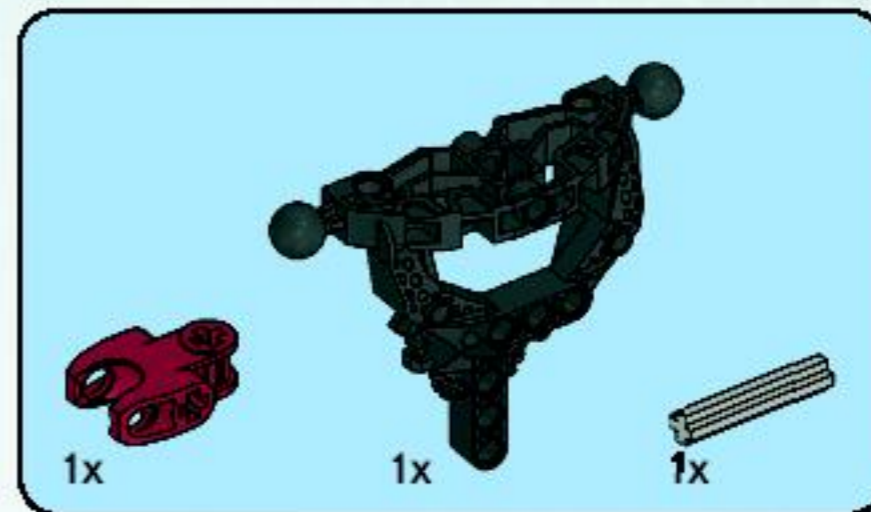

BIONICLE®

PHANTOKKA

ANTROZ
8691

WARNING: CHOKING HAZARD.
Toy contains small parts and a small ball.
Not for children under 3 years.

WWW.BIONICLE.COM

1

2

1