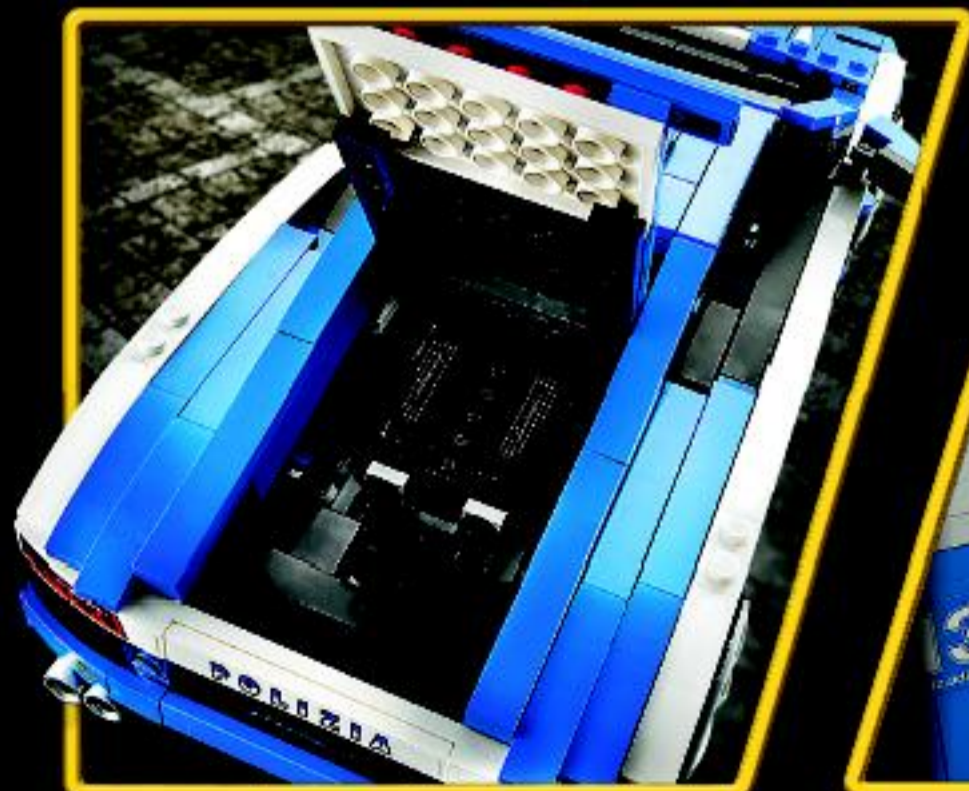

www.lego.com/service or dial

: 00800 5346 5555
 : 1-800-422-5346

RACERS

POLIZIA
GALLARDO
LP 560-4

Top Speed 318km/hour
570 HP
4 wheel drive
3.7 seconds to 100
V 10 5.2 liter engine
LED police lights
Medkit