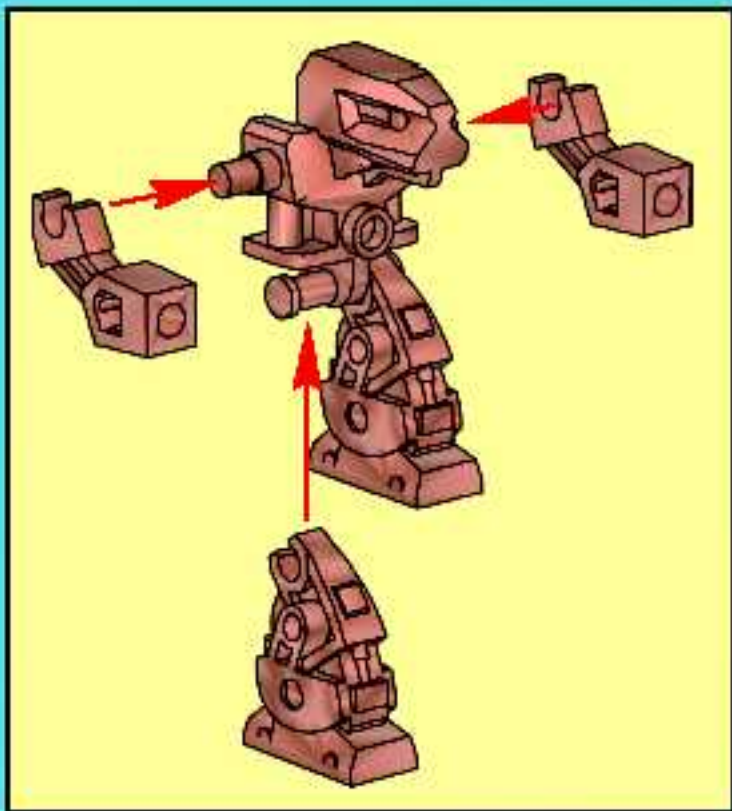

LEGO

トウシュエフタイ
龍の牙

7705

1

1

1

1

The image shows four panels of text, each preceded by a large number '1'. The text is small and appears to be a mix of Hungarian and English instructions or a technical manual. The panels are arranged in a 2x2 grid. The top-right panel includes a small triangular logo with the number '1' inside. The bottom-right panel includes a small square logo with the number '1' inside.