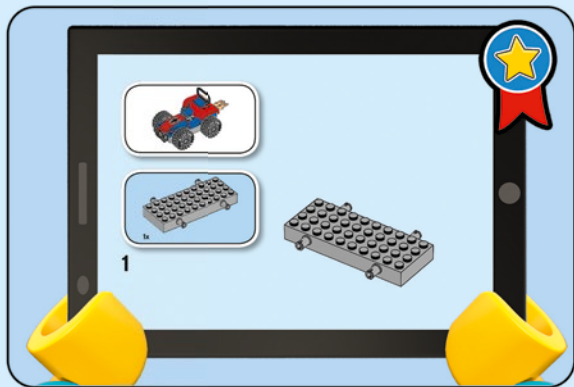

SPIDER-MAN

76133

4+
Ages/edades

 **WARNING:**
CHOKING HAZARD.
Small parts. Not for
children under 3 years.

LEGO.com/apps

Check for compatibility

Vérifier la compatibilité

Comprueba tu compatibilidad