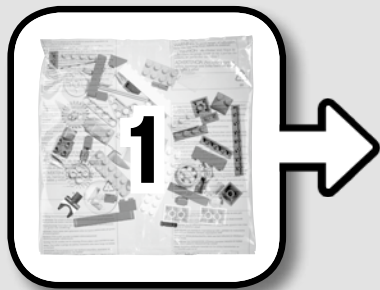

AVERTISSEMENT :
RISQUE D'ÉTOUFFEMENT.
Contient des petites pièces.
Ne convient pas aux enfants
de moins de 3 ans.

ADVERTENCIA:
PELIGRO DE ASFIXIA.
No recomendado para
niños menores de 3 años.
Contiene piezas pequeñas.