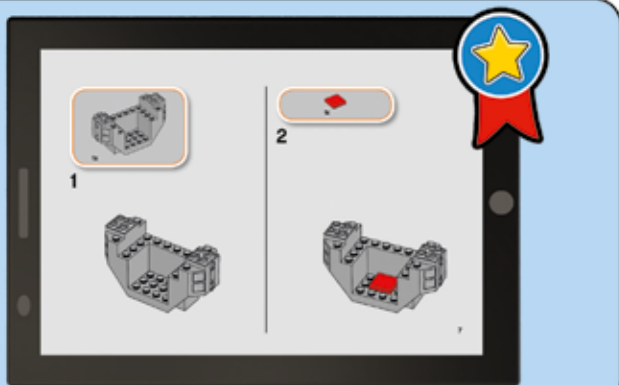

1

2

3

LEGO.com/apps

Check for compatibility
Vérifier la compatibilité
Comprueba tu compatibilidad