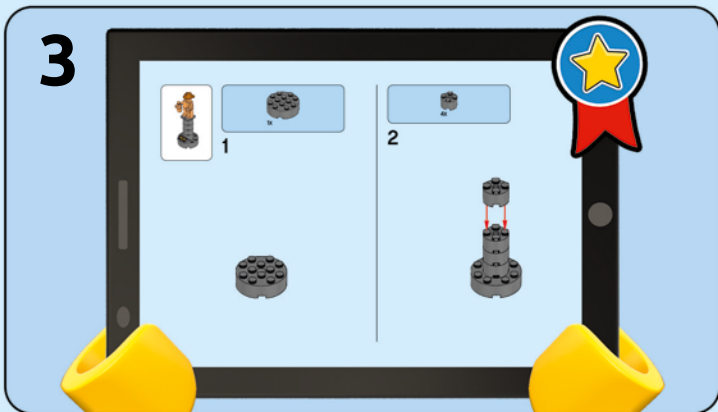

# CITY

60207

**WARNING:** CHOKING HAZARD.  
Small parts. Not for children under 3 years.

1

2

3

**LEGO.com/apps**

Check for compatibility  
Vérifier la compatibilité  
Comprueba tu compatibilidad