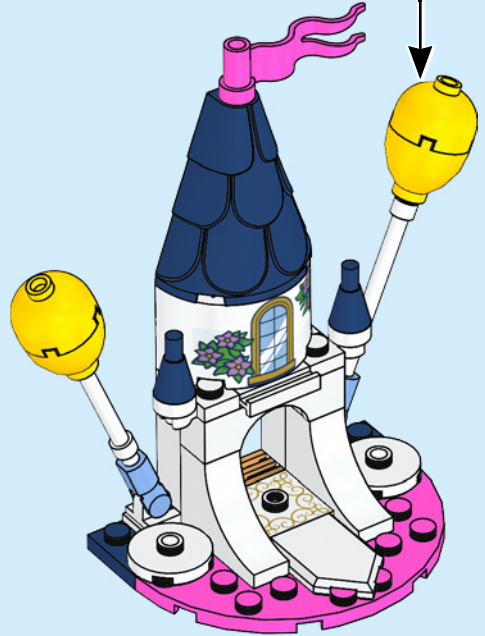

Disney

30554

6305181

WARNING: CHOKING HAZARD.
Toy contains small parts and a small ball.
Not for children under 3 years.

LEGO.com/disney

WIN

GO TO WWW.LEGO.COM/RB2020 TO FILL OUT A SHORT SURVEY ON THIS PRODUCT FOR A CHANCE TO WIN A COOL LEGO® SET.

ADVERTENCIA: PELIGRO DE ASFIXIA.
Juguete que contiene partes pequeñas y una pelota pequeña. No recomendado para niños menores de 3 años.

7

8

9

10

11