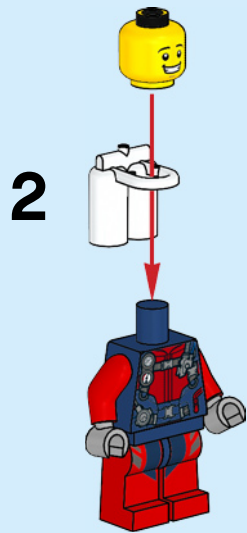

⚠ AVERTISSEMENT : RISQUE D'ÉTOUFFEMENT.
Le jouet contient des petites pièces ainsi qu'une petite
boule. Il ne convient pas aux enfants de moins de 3 ans.

⚠ ADVERTENCIA: PELIGRO DE ASFIXIA.
Juguete que contiene partes pequeñas y una pelota
pequeña. No recomendado para niños menores de 3 años.