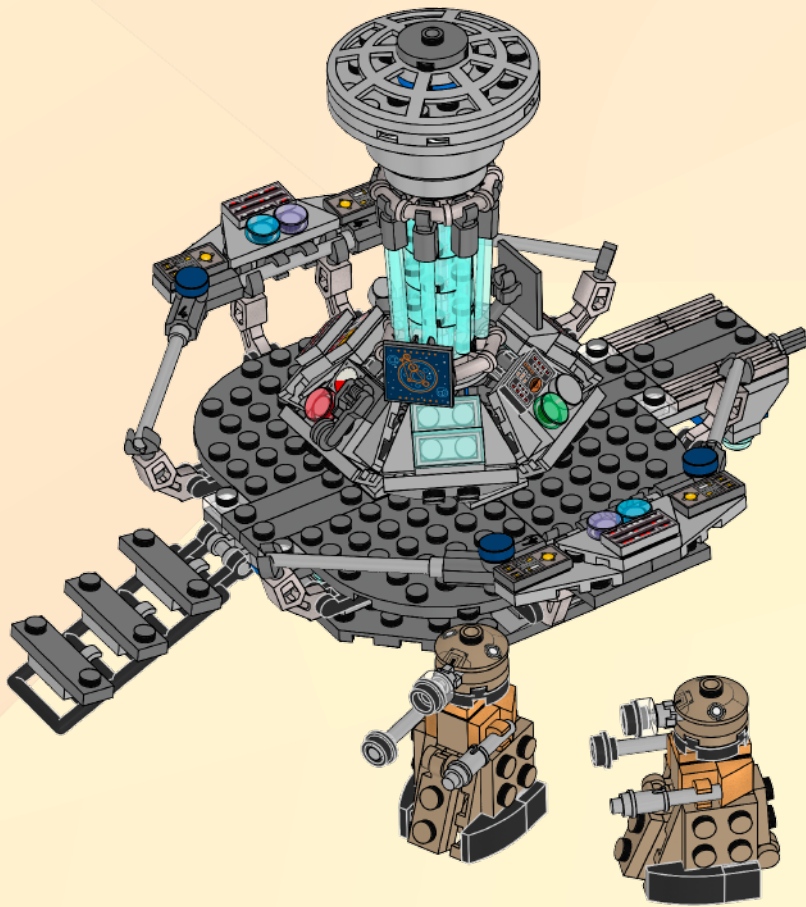

5

6

The exterior of the TARDIS should change to match its environment, but its "Chameleon Circuit" developed a fault.

This product started out with a great project idea submitted by Andrew Clark and was transformed into a true LEGO® model by LEGO Product Designer Samuel Johnson and LEGO Graphic Designer Adam Corbally.