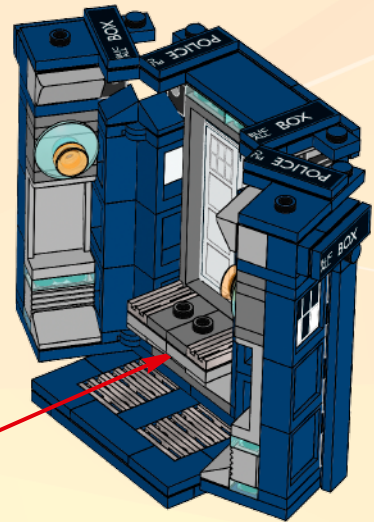

5

6

The exterior of the TARDIS should change to match its environment, but its "Chameleon Circuit" developed a fault.

This product started out with a great project idea submitted by Andrew Clark and was transformed into a true LEGO® model by LEGO Product Designer Samuel Johnson and LEGO Graphic Designer Adam Corbally.