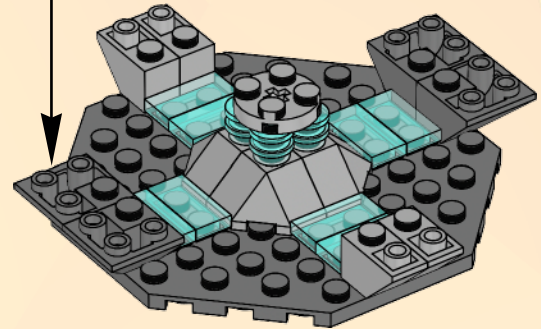

8x

5

6

The Doctor never travels without his sonic screwdriver; the multi-purpose tool that can unlock doors, scan bodies and track alien life.