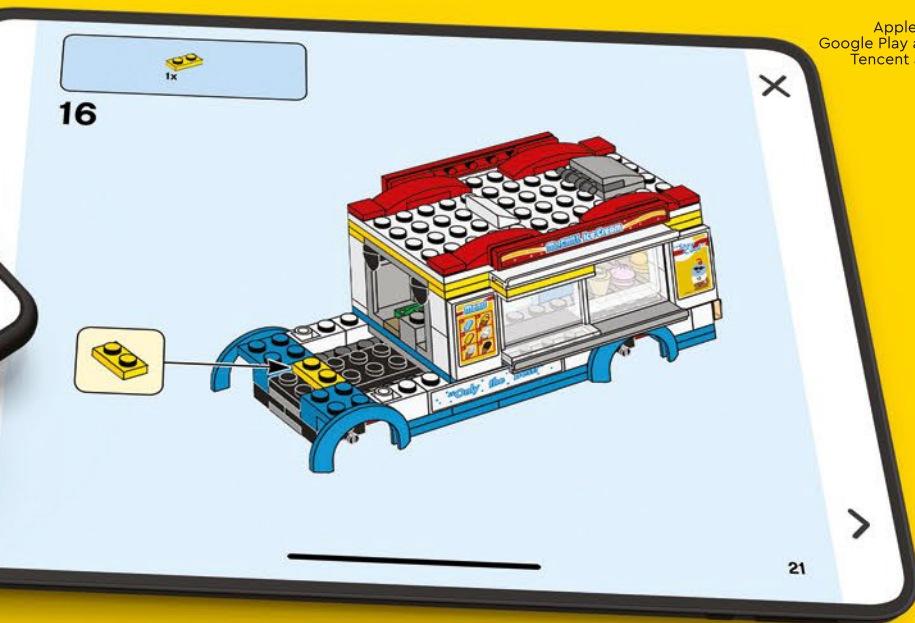

LEGO® Building Instructions

Download on the
App Store

GET IT ON
Google Play

腾讯应用宝
安卓应用商店

Apple and the Apple logo are trademarks of Apple Inc.
Google Play and the Google Play logo are trademarks of Google LLC.
Tencent and the Tencent logo are trademarks of Tencent Inc.