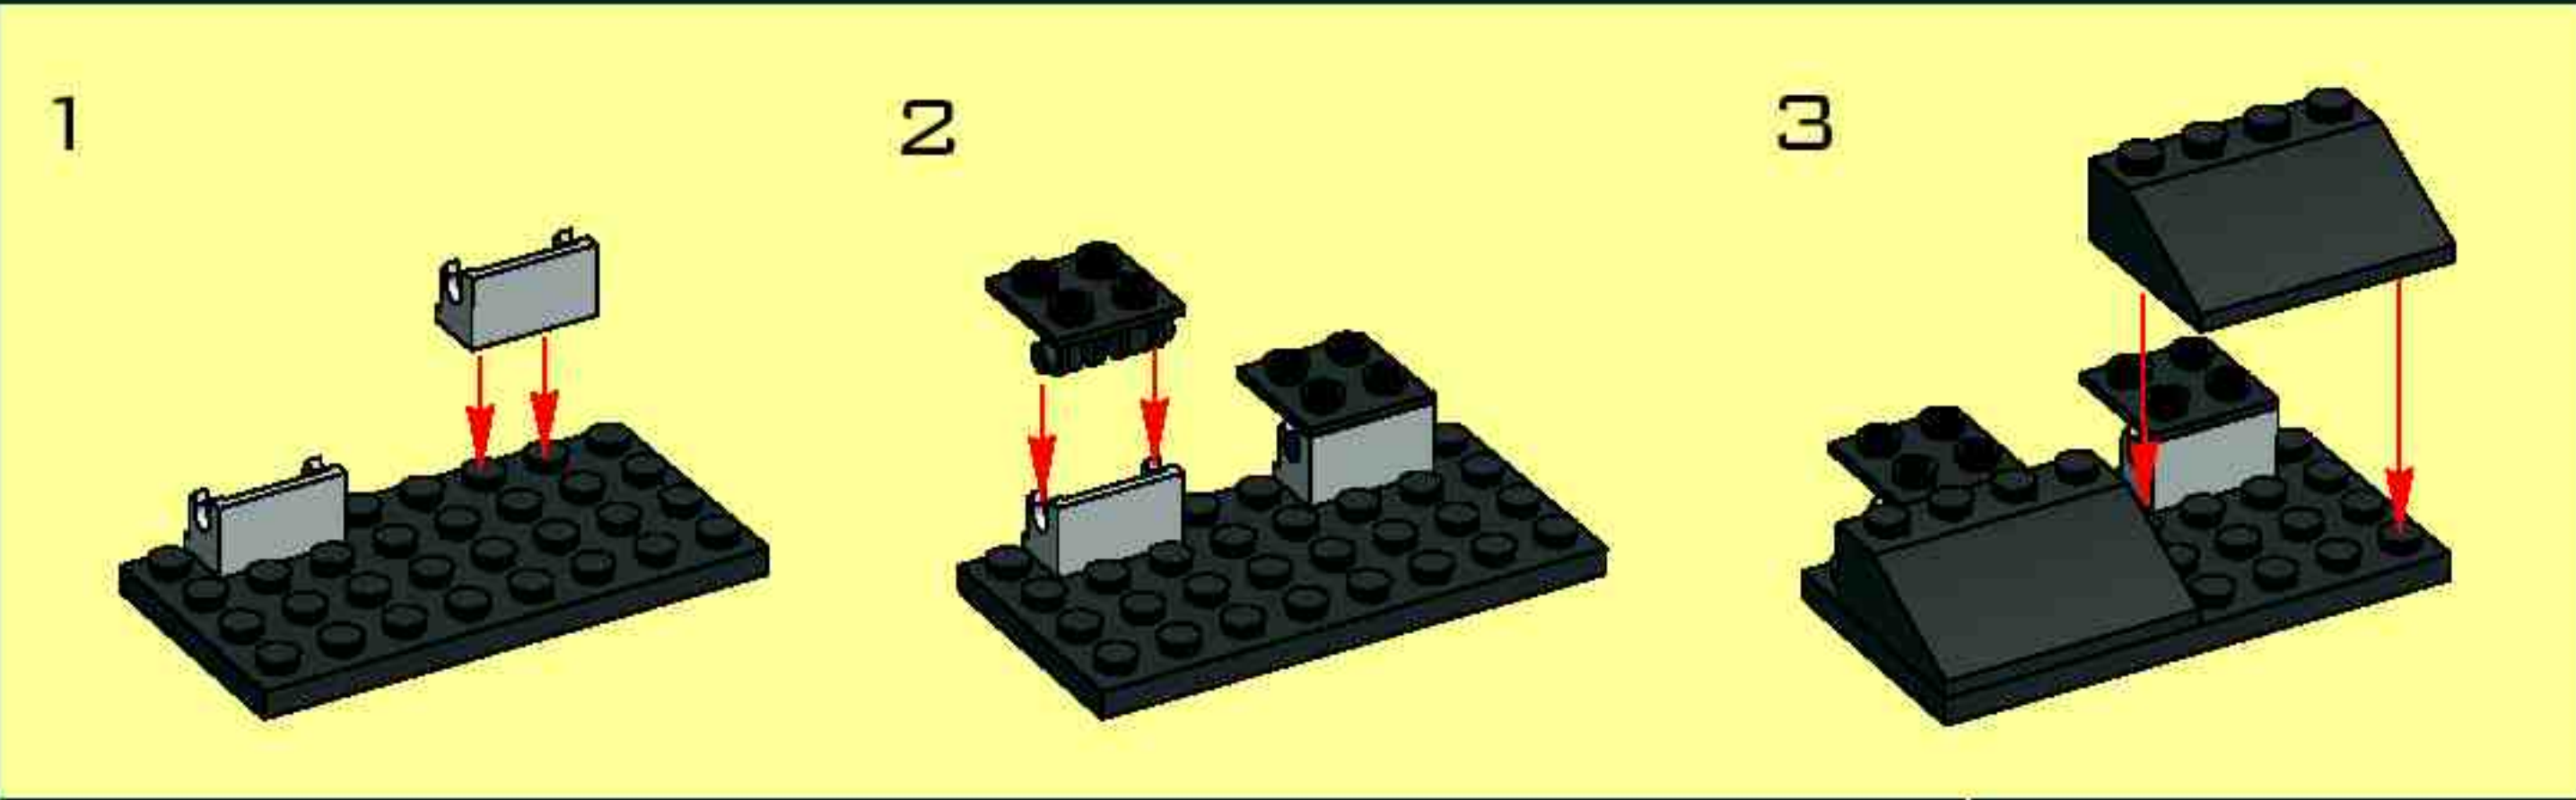

8

9

10

11

STAR WARS

Imperial Star Destroyer

Length: 1,600 meters
 Max. speed: 1,000 km/h
 Type: Cruiser
 Employs: 60 turbolasers
 60 ion cannon batteries, 10 tractor beam projectors, an army of sensors and Dejarik shields