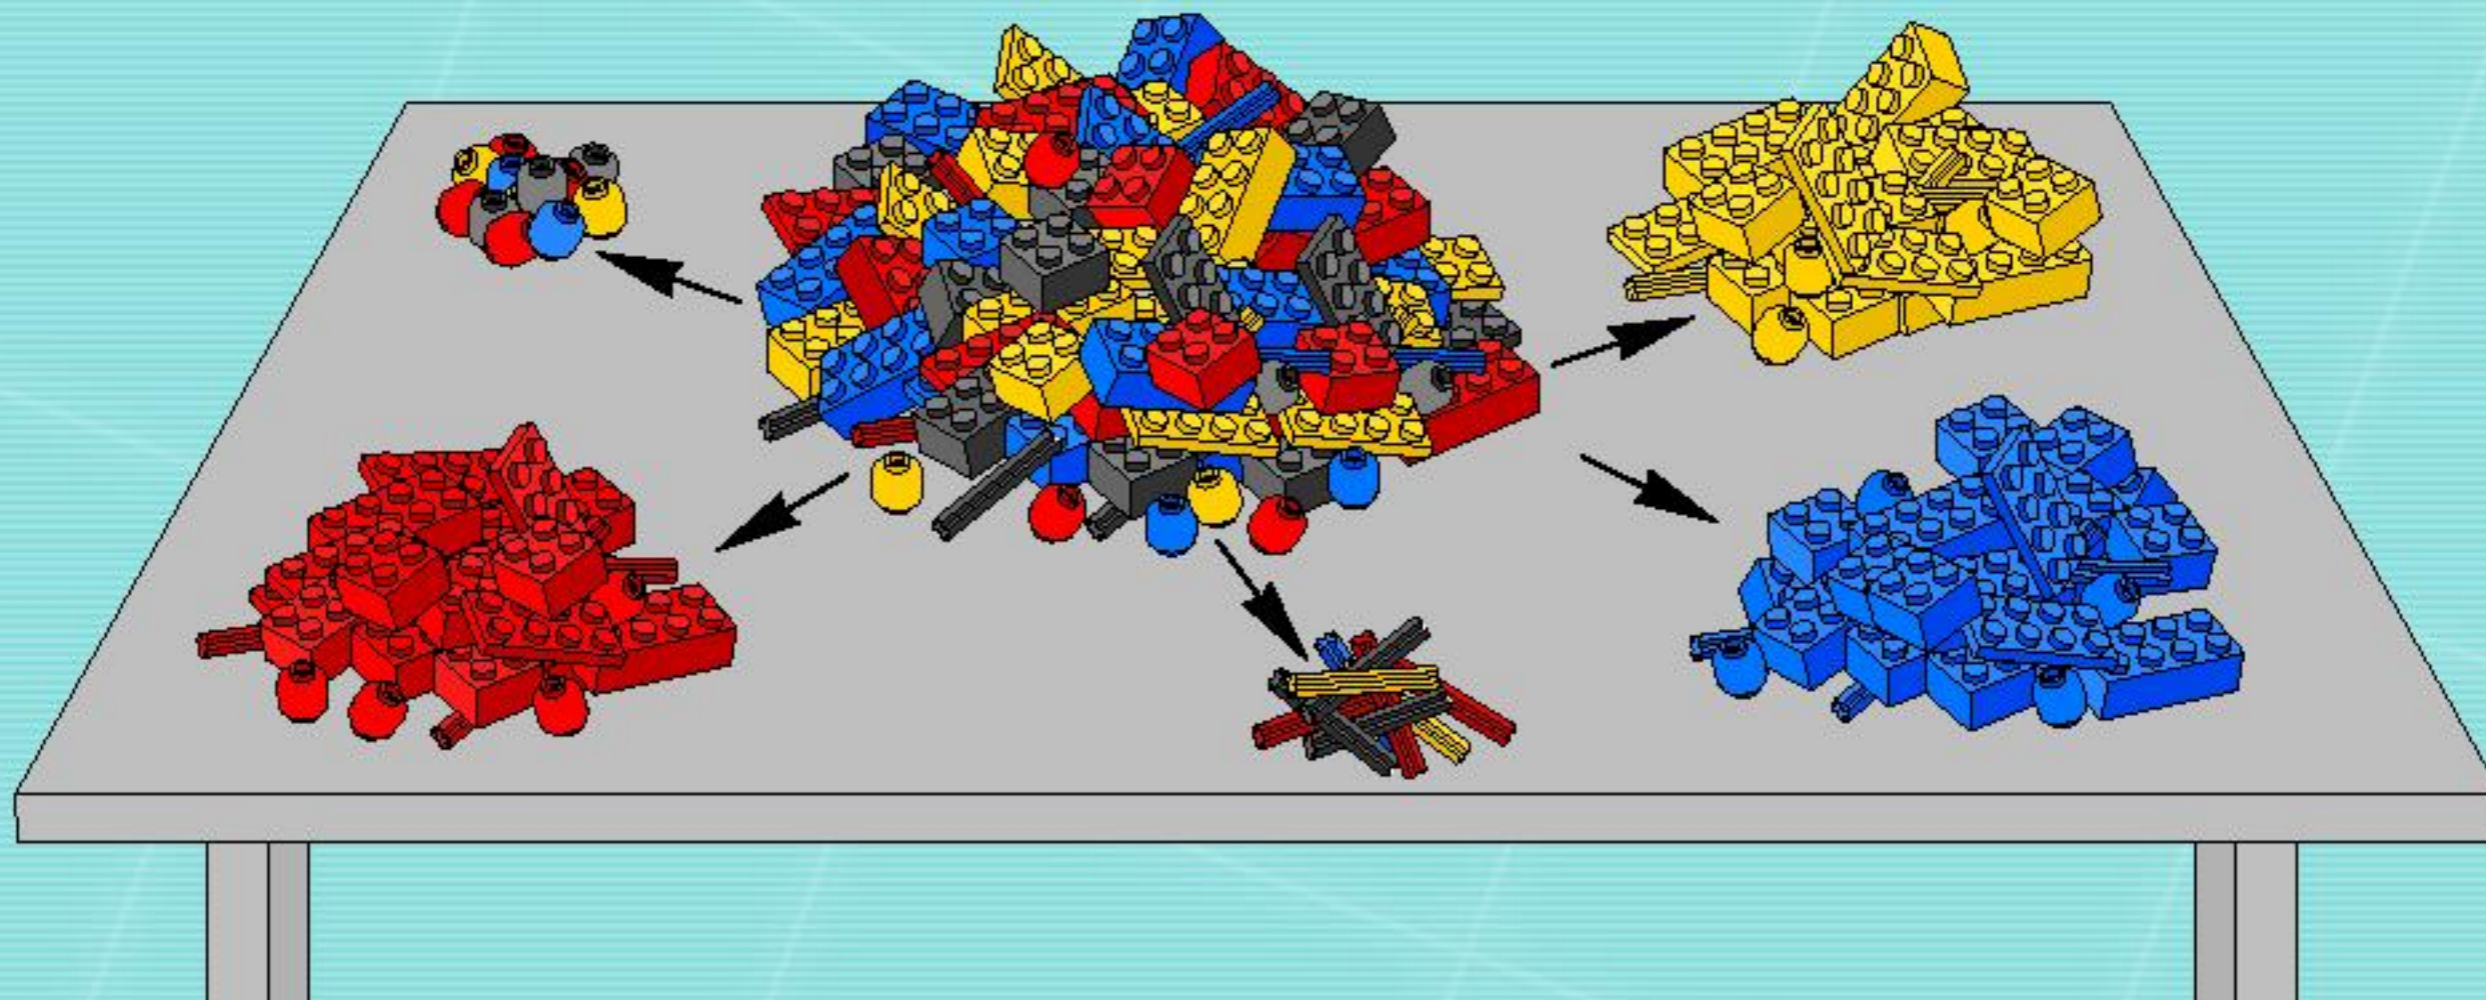

# AGENTS

A small inset image showing three LEGO Agents characters: a man in a blue uniform, a man in a blue uniform holding a rifle, and a man in a blue uniform wearing a helmet and goggles.

8631

1

2

3

1

4