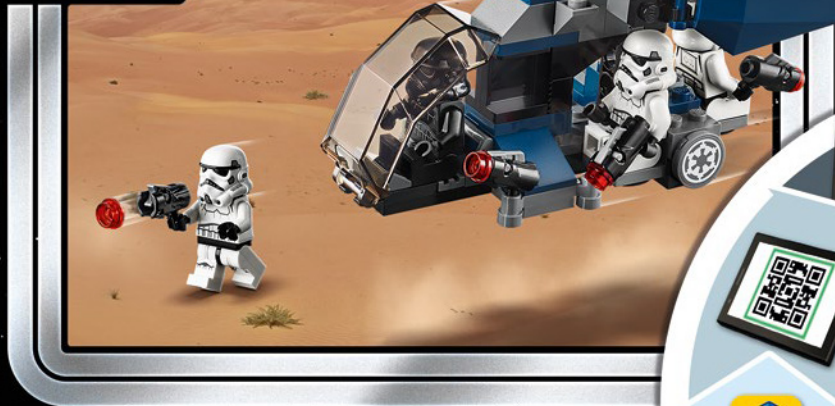

STAR WAR

75262

20
YEARS

LEGO® STAR WARS™ 1999-2019