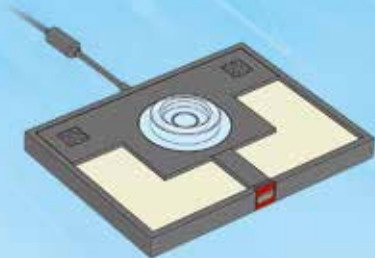

1

+

Start game   Start spillet   Aloita peli
Spiel starten   Game starten   Starta spelet
Commencer à jouer

2