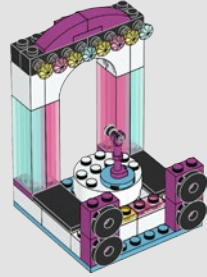

3

2

1

AVERTISSEMENT : RISQUE D'ÉTOUFFEMENT.
Contient des petites pièces. Ne convient pas aux enfants de moins de 3 ans.

ADVERTENCIA: PELIGRO DE ASFIXIA.
No recomendado para niños menores de 3 años. Contiene piezas pequeñas.