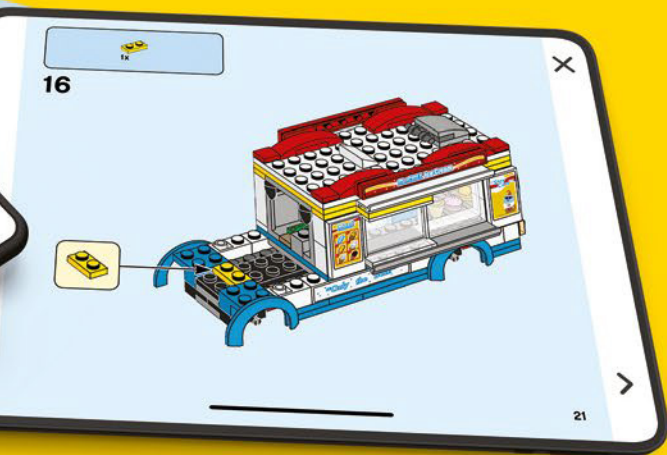

乐高®拼搭指引

LEGO® Building Instructions

Apple and the Apple logo are trademarks of Apple Inc.
Google Play and the Google Play logo are trademarks of Google LLC.
Tencent and the Tencent logo are trademarks of Tencent Inc.