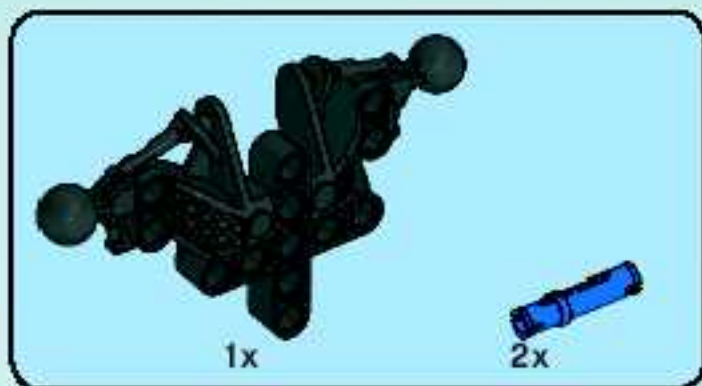

# BIONICLE®

GRESH

**⚠ WARNING: CHOKING HAZARD.**  
Toy contains small parts and a small ball.  
Not for children under 3 years.

8980

GLATŌRIAN

1

2

1