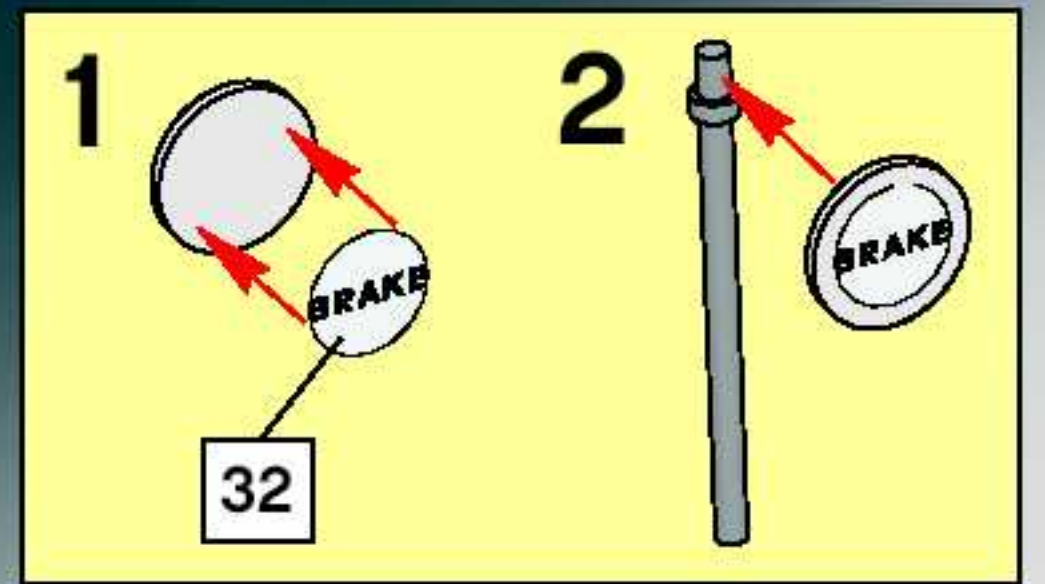

LEGO

RACERS

8-12

8672

Ferrari Finish Line

4494042

2x

1