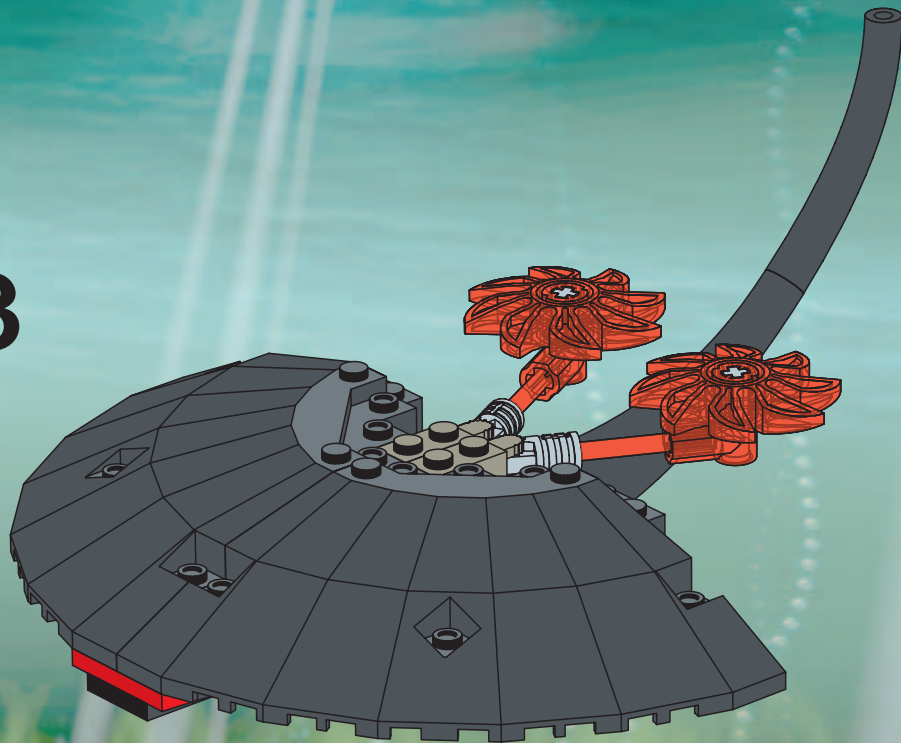

13

30.000

32.000

34.000

36.000

38.000

40.000