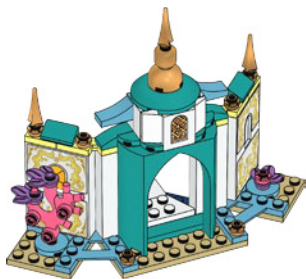

2

AVERTISSEMENT : RISQUE D'ÉTOUFFEMENT.
Le jouet contient des petites pièces ainsi qu'une petite boule.
Il ne convient pas aux enfants de moins de 3 ans.

ADVERTENCIA: PELIGRO DE ASFIXIA.
Juguete que contiene partes pequeñas y una pelota pequeña.
No recomendado para niños menores de 3 años.

1x

1