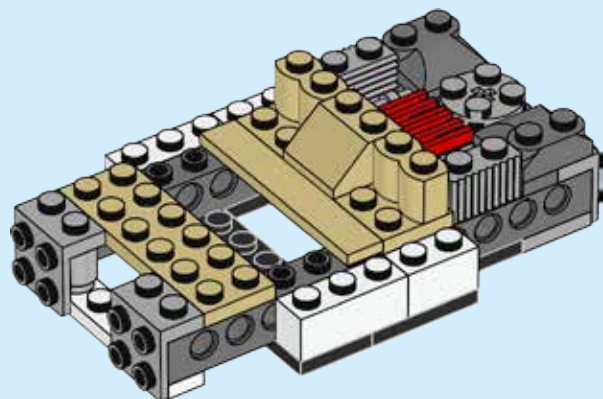

CREATOR

31056

3 IN 1

A yellow square icon containing the text "3 IN 1" in white, bold, sans-serif font. Below the text is a small blue and white icon of an open book.

LEGO.com/creator

1

2

3

10

11

12

2x

2x

13

14

15

2x

2x

16

2x

1x

17

2x

2x