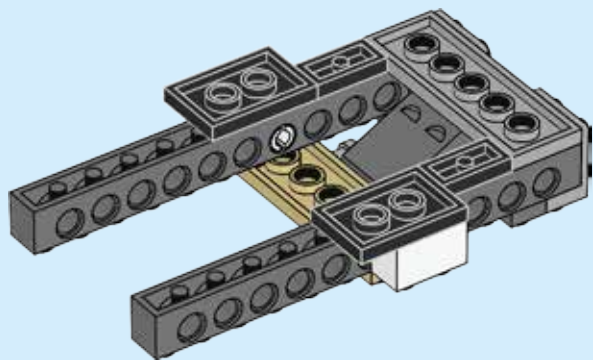

CREATOR

31056

3 IN 1

A yellow square icon containing the text "3 IN 1" in white, bold, sans-serif font. Below the text is a small blue and white icon of an open book.

LEGO.com/creator

1

2

3

2x

7

2x

6

8

9

2x

2x