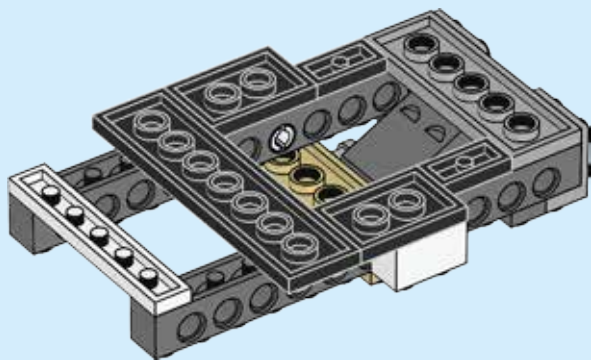

CREATOR

31056

3 IN 1

A yellow square icon containing the text "3 IN 1" in white, bold, sans-serif font. Below the text is a small blue and white icon of an open book.

LEGO.com/creator

1

2

3

2x

7

2x

6

8

9

2x

2x