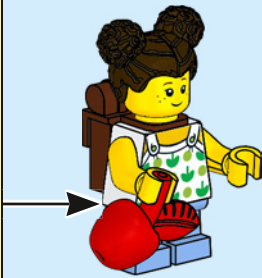

WARNING: CHOKING HAZARD.
Small parts. Not for children under 3 years.

6400470

WIN

GO TO WWW.LEGO.COM/RB2022 TO FILL OUT A SHORT SURVEY ON THIS PRODUCT FOR A CHANCE TO WIN A COOL LEGO SET.

Terms & Conditions apply

LEGO.com/RB2022

GAGNEZ
Rendez-vous au www.LEGO.com/RB2022 pour remplir un court questionnaire sur ce produit et courir la chance de gagner un fantastique ensemble LEGO.
Voir Conditions Générales

GANÁ
Visita www.LEGO.com/RB2022 y responde una breve encuesta sobre este producto. ¡Puedes ganar un fantástico set LEGO!
Términos y Condiciones aplicables

AVERTISSEMENT : RISQUE D'ÉTOUFFEMENT.
Contient des petites pièces. Ne convient pas aux enfants de moins de 3 ans.

ADVERTENCIA: PELIGRO DE ASFIXIA.
No recomendado para niños menores de 3 años. Contiene piezas pequeñas.

1

2

3

4

5