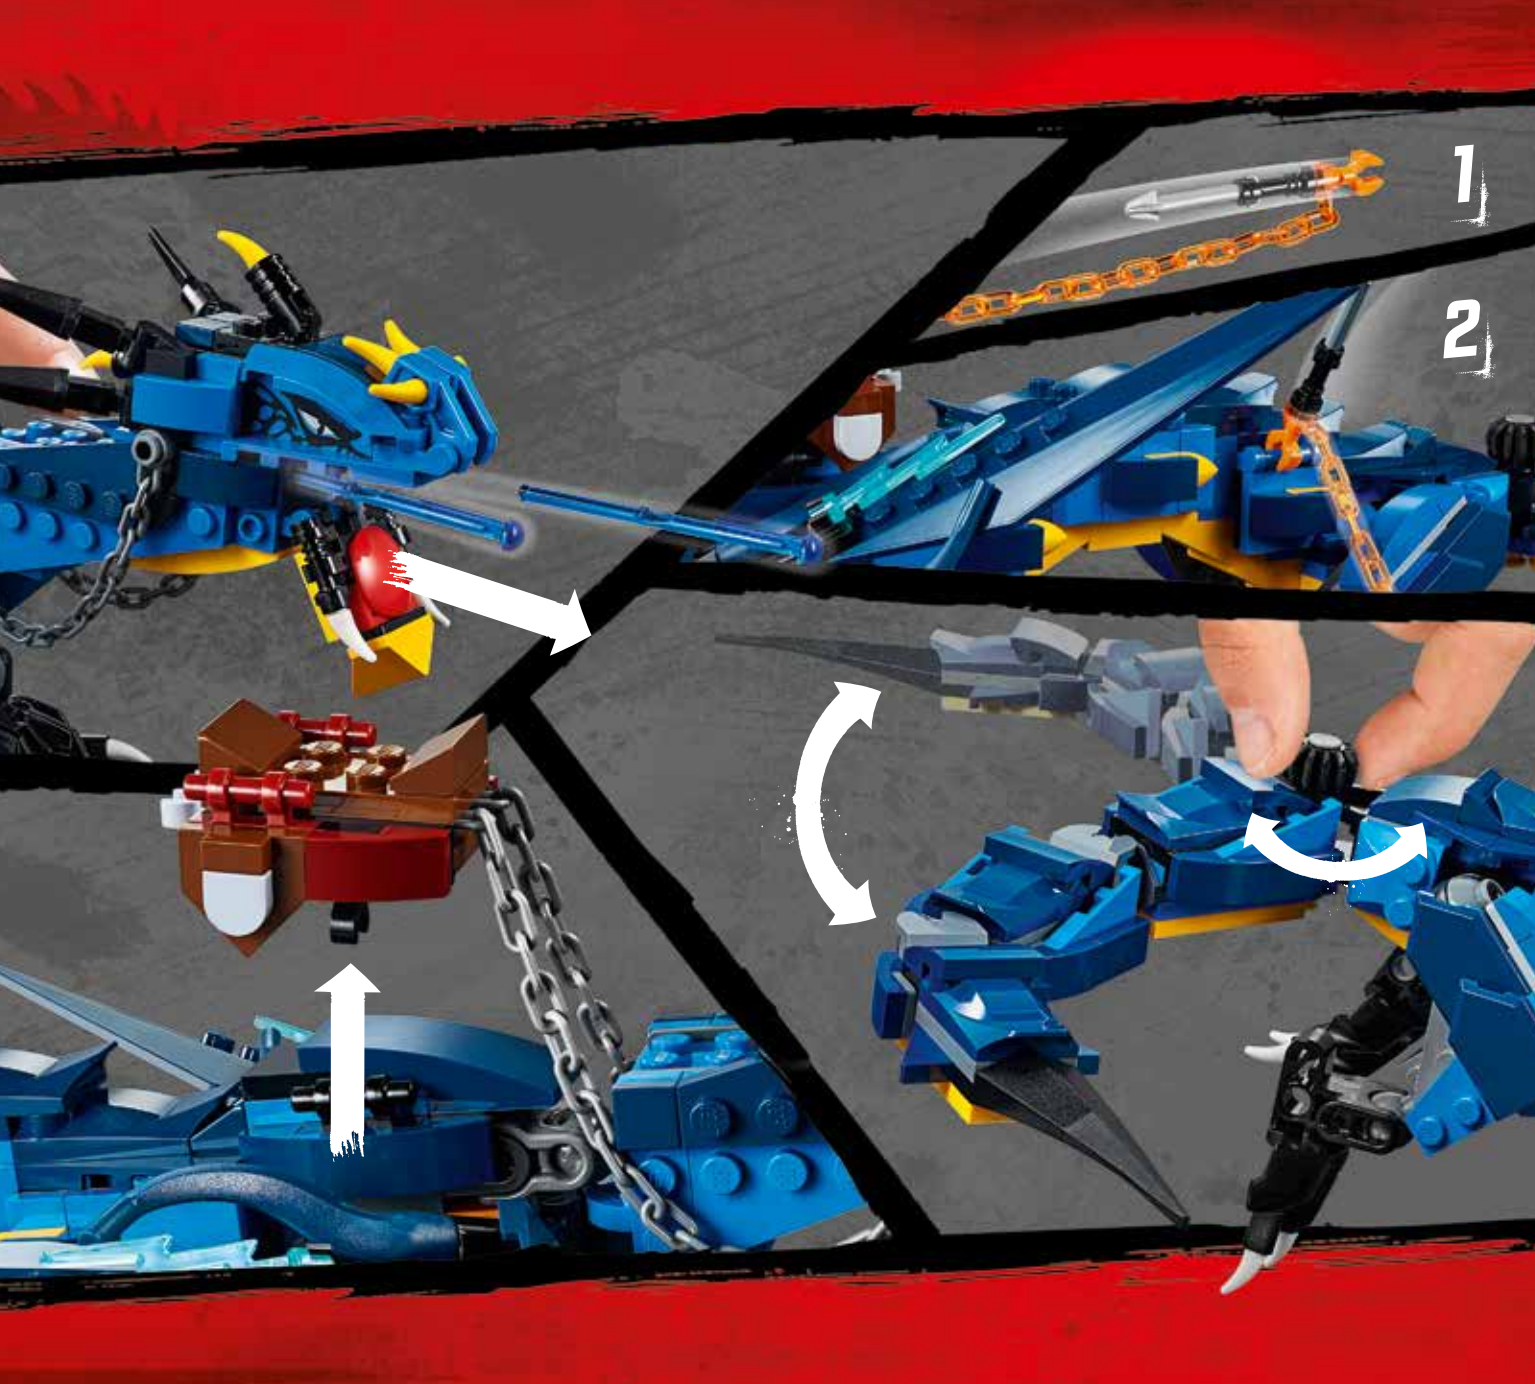

190

191

1

2

BOOST
 BUILD CODE PLAY

**BRING YOUR
 DRAGON
 TO LIFE**

Control head to turn and shoot
 La tête pivote et permet de tirer
 Controla la cabeza para girarla y disparar

70652