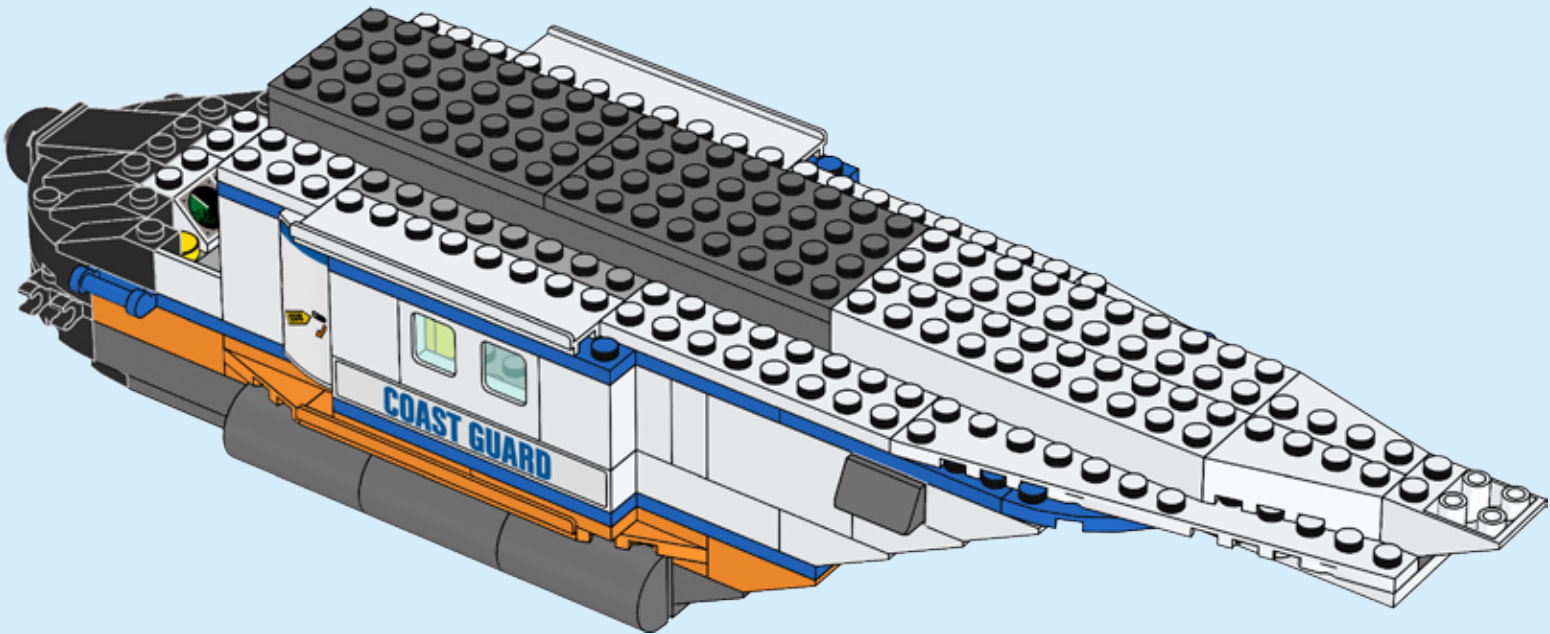

CITY

60166

 LEGO.com/city

 **WARNING: CHOKING HAZARD.**
Toy contains small parts and a small ball.
Not for children under 3 years.

67

68

69

70