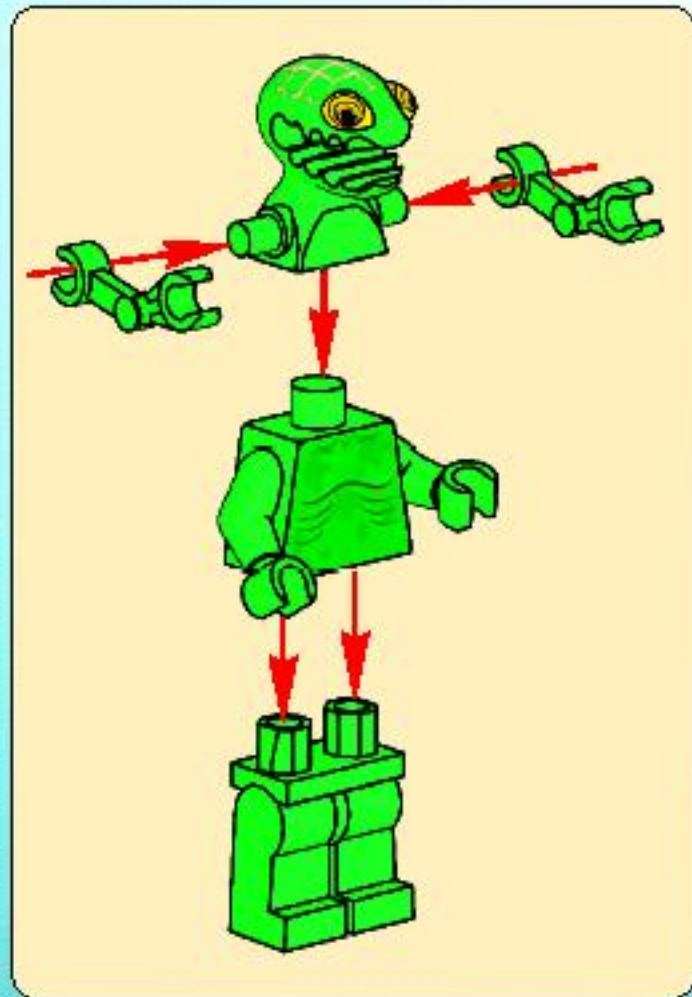

AVERTISSEMENT : RISQUE D'ÉTOUFFEMENT.
Contient des petites pièces. Ne convient pas aux enfants de moins de 3 ans.

ADVERTENCIA: PELIGRO DE ASFIXIA.
No recomendado para niños menores de 3 años. Contiene piezas pequeñas.