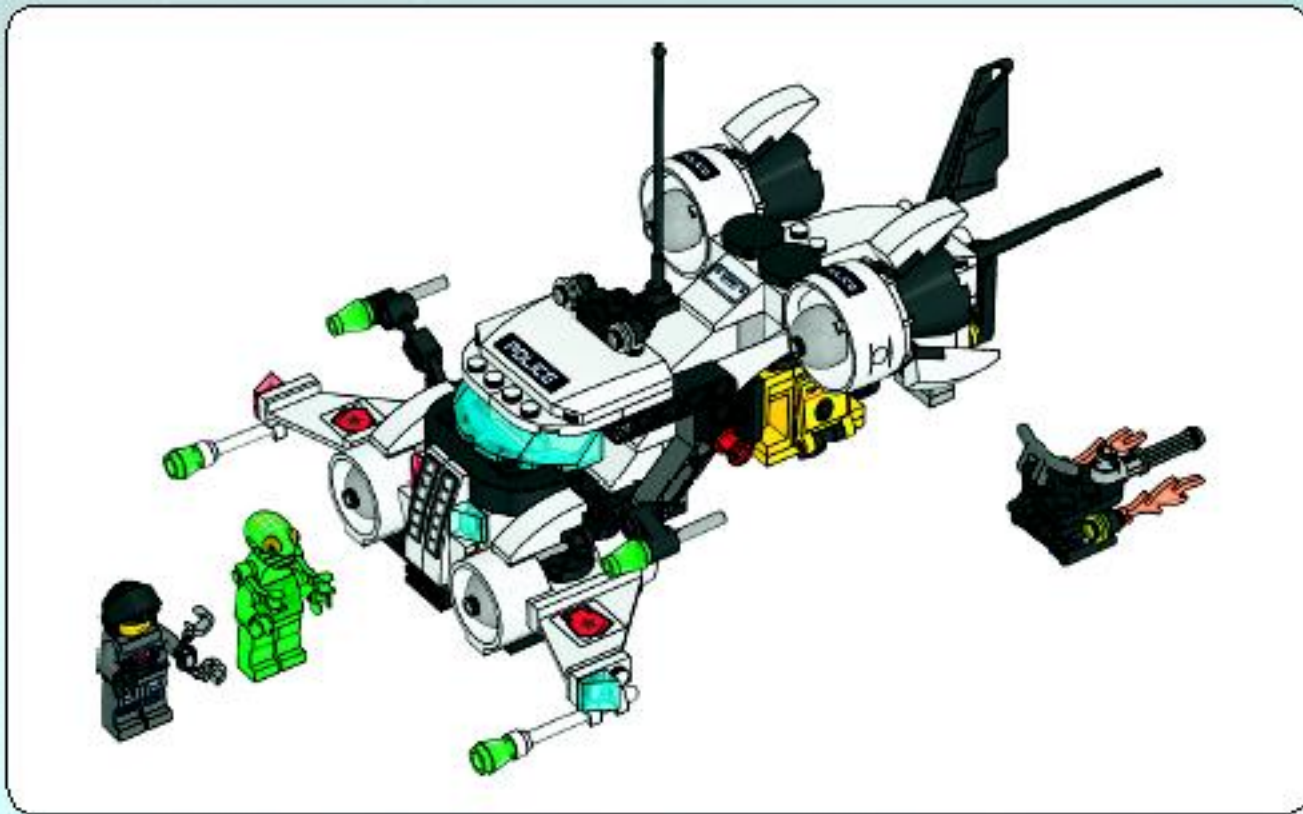

3

AVERTISSEMENT : RISQUE D'ÉTOUFFEMENT.
Contient des petites pièces. Ne convient pas aux enfants de moins de 3 ans.

ADVERTENCIA: PELIGRO DE ASFIXIA.
No recomendado para niños menores de 3 años. Contiene piezas pequeñas.