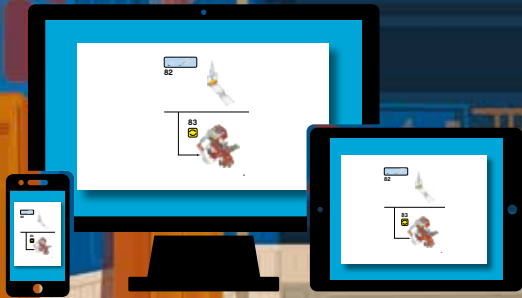

**MCFD
MAX!**

LEGO.com/mixels