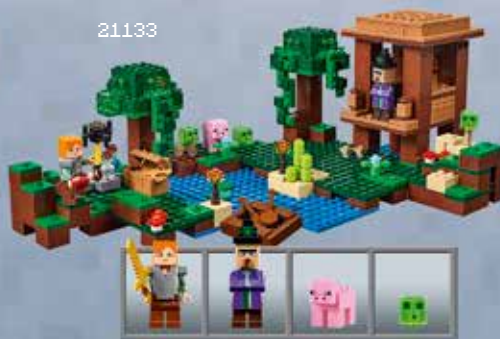

21133

21134

All your LEGO® fun in one app

Minifigure yourself

Share

Create

For ages 5-9
适合 5-9 岁儿童

LEGO, the LEGO logo, the Minifigure, the Brick and Knob configurations and the LIFE logo are trademarks of the LEGO Group. ©2017 The LEGO Group.