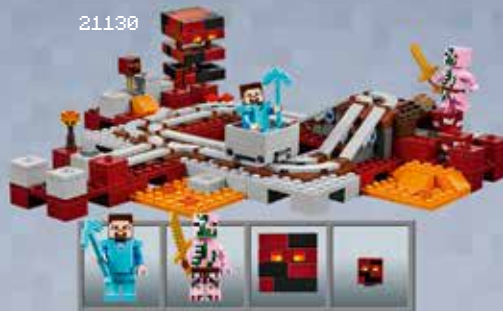

21129

21130

21131

21132

21133

21134