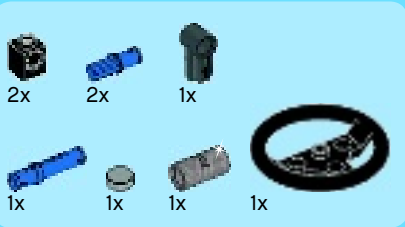

CREATOR

10242

LEGO.com

EXPERT

48

5x

2x

49