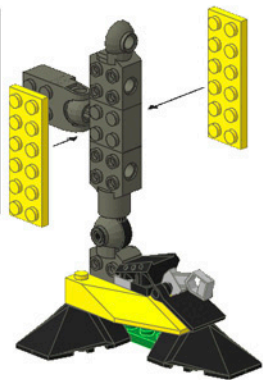

LEGO EXO-FORCE

Sets needed:
8101 Claw Crusher
8104 Shadow Crawler
8105 Iron Condor

IRON CRUSHER

Built from the frames of three dangerous robot battle machines, the unstoppable Iron Crusher is a force to be reckoned with at the top of Sental Mountain. With its reinforced armor and powerful weaponry, it has been programmed with one sole purpose: to crush EXO-FORCE's best defenses and smash the walls of the Golden City. Only the Sky Titan can stand against its might.

2

3

4

5

1**2****3**

4

5

1