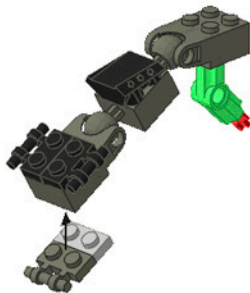

LEGO EXO-FORCE

Sets needed:
8101 Claw Crusher
8104 Shadow Crawler
8105 Iron Condor

IRON CRUSHER

Built from the frames of three dangerous robot battle machines, the unstoppable Iron Crusher is a force to be reckoned with at the top of Sental Mountain. With its reinforced armor and powerful weaponry, it has been programmed with one sole purpose: to crush EXO-FORCE's best defenses and smash the walls of the Golden City. Only the Sky Titan can stand against its might.

10

5

6

1**2****3**

4

5

6

1**2****3**