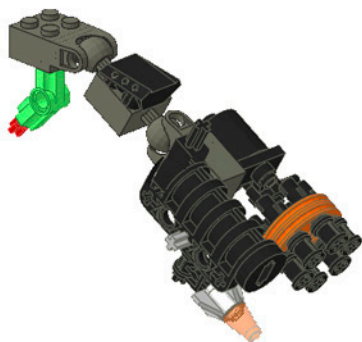

LEGO EXO-FORCE

Sets needed:
8101 Claw Crusher
8104 Shadow Crawler
8105 Iron Condor

IRON CRUSHER

Built from the frames of three dangerous robot battle machines, the unstoppable Iron Crusher is a force to be reckoned with at the top of Sental Mountain. With its reinforced armor and powerful weaponry, it has been programmed with one sole purpose: to crush EXO-FORCE's best defenses and smash the walls of the Golden City. Only the Sky Titan can stand against its might.

10

5

6

1**2****3**

4

5

6

1**2****3**