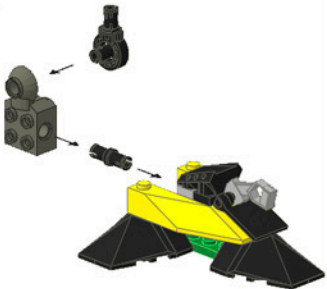

LEGO EXO-FORCE

Sets needed:
8101 Claw Crusher
8104 Shadow Crawler
8105 Iron Condor

IRON CRUSHER

Built from the frames of three dangerous robot battle machines, the unstoppable Iron Crusher is a force to be reckoned with at the top of Sental Mountain. With its reinforced armor and powerful weaponry, it has been programmed with one sole purpose: to crush EXO-FORCE's best defenses and smash the walls of the Golden City. Only the Sky Titan can stand against its might.

2

3

4

5

1**2****3**

4

5

1