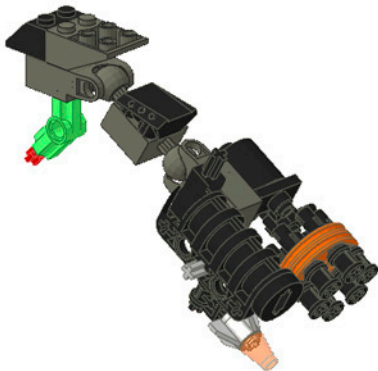

LEGO EXO-FORCE

Sets needed:
8101 Claw Crusher
8104 Shadow Crawler
8105 Iron Condor

IRON CRUSHER

Built from the frames of three dangerous robot battle machines, the unstoppable Iron Crusher is a force to be reckoned with at the top of Sental Mountain. With its reinforced armor and powerful weaponry, it has been programmed with one sole purpose: to crush EXO-FORCE's best defenses and smash the walls of the Golden City. Only the Sky Titan can stand against its might.

10

5

6

1**2****3**

4

5

6

1**2****3**