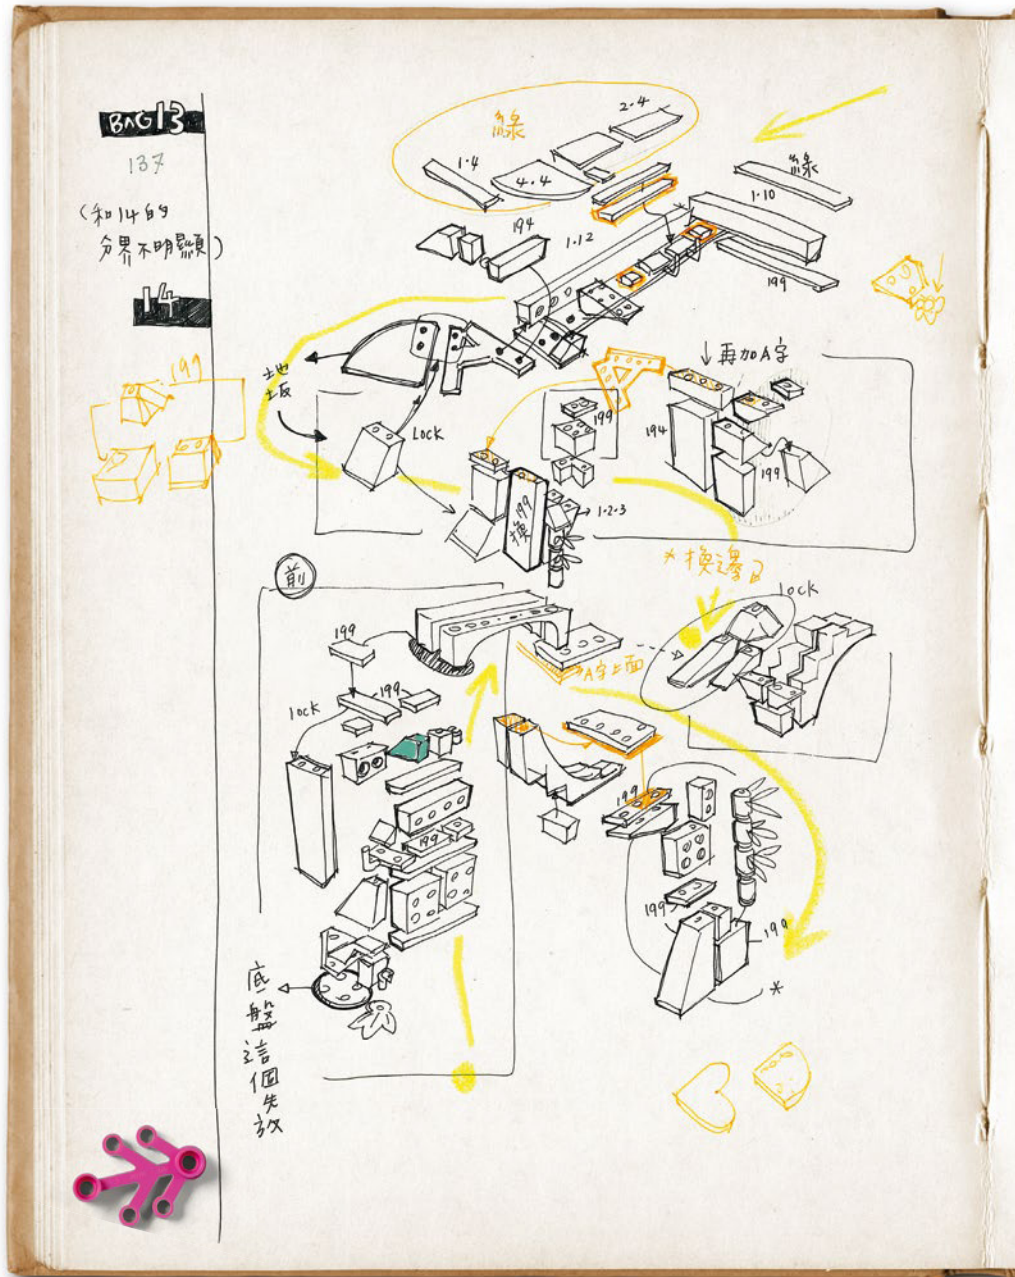

And so, the final model design of Flower Fruit Mountain was created to give a linear storytelling of the Monkey King legend; starting with how he was born from a rock, to how he took to the Monkey King throne. Last but not least, I'm also extremely excited that we feature no less than four different LEGO® minifigure versions of Monkey King himself – something completely unique to this set!"

FR UNE HISTOIRE INTEMPORELLE : NOUVELLE VERSION

« En concevant ce modèle, j'étais très motivée à l'idée que les parents pourraient utiliser l'ensemble pour raconter et partager les histoires intemporelles de Monkey King avec leurs enfants à travers le jeu.

J'ai tout d'abord songé à placer plusieurs éléments de l'histoire de Monkey King un peu partout sur le modèle, mais après en avoir discuté avec l'équipe de conception, nous avons décidé de présenter le modèle de sorte que les chapitres de l'histoire apparaissent de manière plus chronologique.

Le modèle final du Mont des fleurs et des fruits présente donc une narration linéaire de la légende de Monkey King ; depuis le moment où il naît d'un rocher, jusqu'à ce qu'il monte sur le trône. Pour finir, je suis également très heureuse du fait qu'il existe pas moins de quatre différentes figurines LEGO® de Monkey King, ce qui est vraiment unique pour cet ensemble ! »