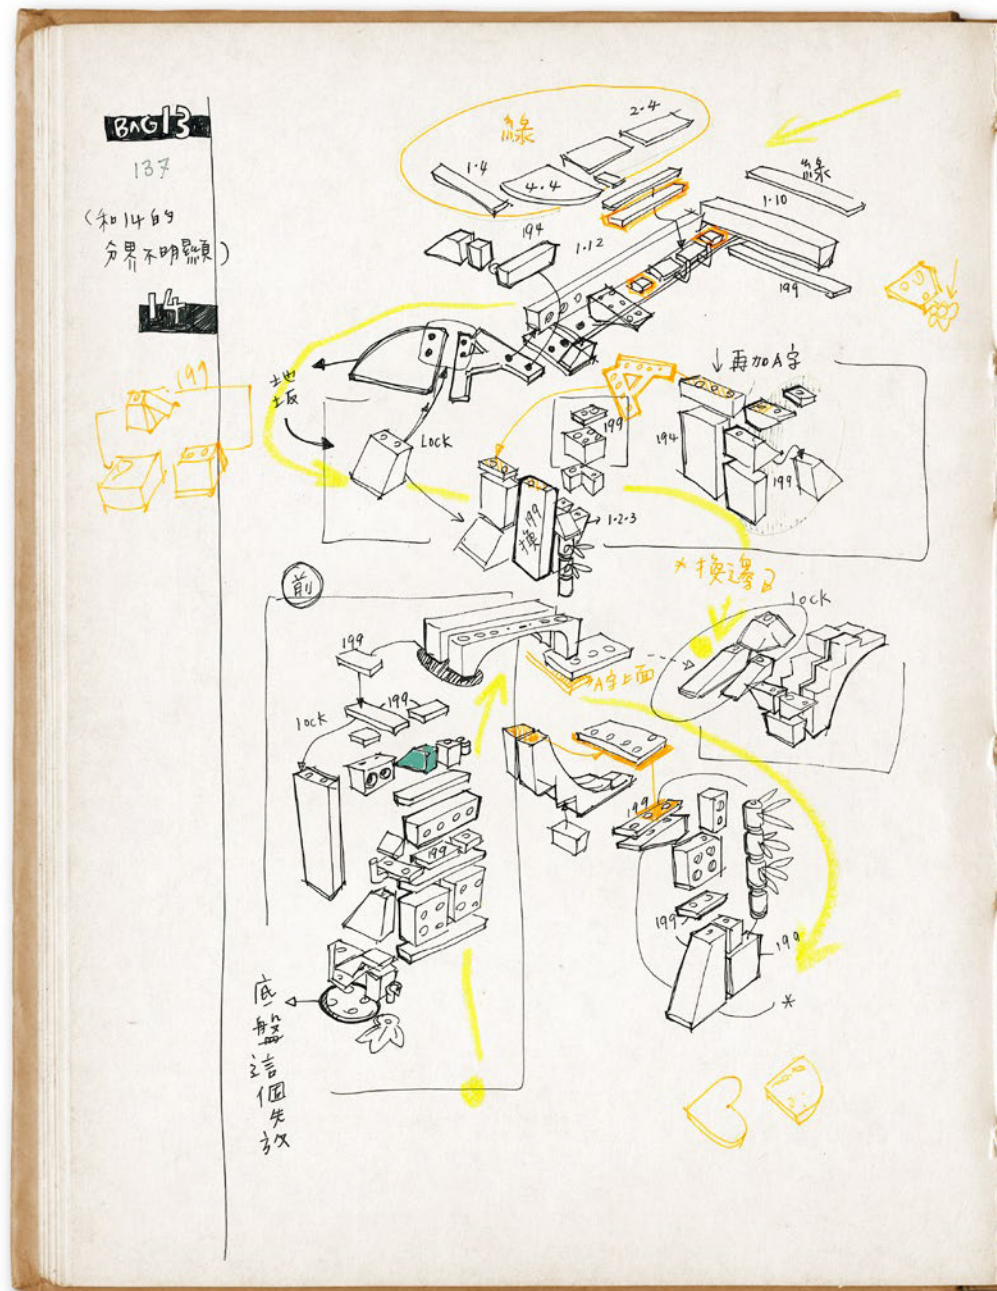

In a legendary world, filled with mystical locations, we all agreed upon Flower Fruit Mountain as an essential landmark from the original story. After all...it's where Monkey King came to life and the epic adventure began!"

The first sketch models I built of Flower Fruit Mountain had a conventional rectangular footprint, but going back to the long horizontal scroll as one of the principal forms of Chinese *Shanshui* paintings, I developed and opened up the model to have a long horizontal footprint instead. This makes it a great set for shelf display as well."

My first thought was to place lots of different Monkey King story elements across the model, but during a design team meeting, the suggestion was made that we could arrange the model to reflect the chapters of the story in a more chronological way.

And so, the final model design of Flower Fruit Mountain was created to give a linear story-telling of the Monkey King legend; starting with how he was born from a rock, to how he took to the Monkey King throne. Last but not least, I'm also extremely excited that we feature no less than four different LEGO minifigure versions of Monkey King himself – something completely unique to this set!"