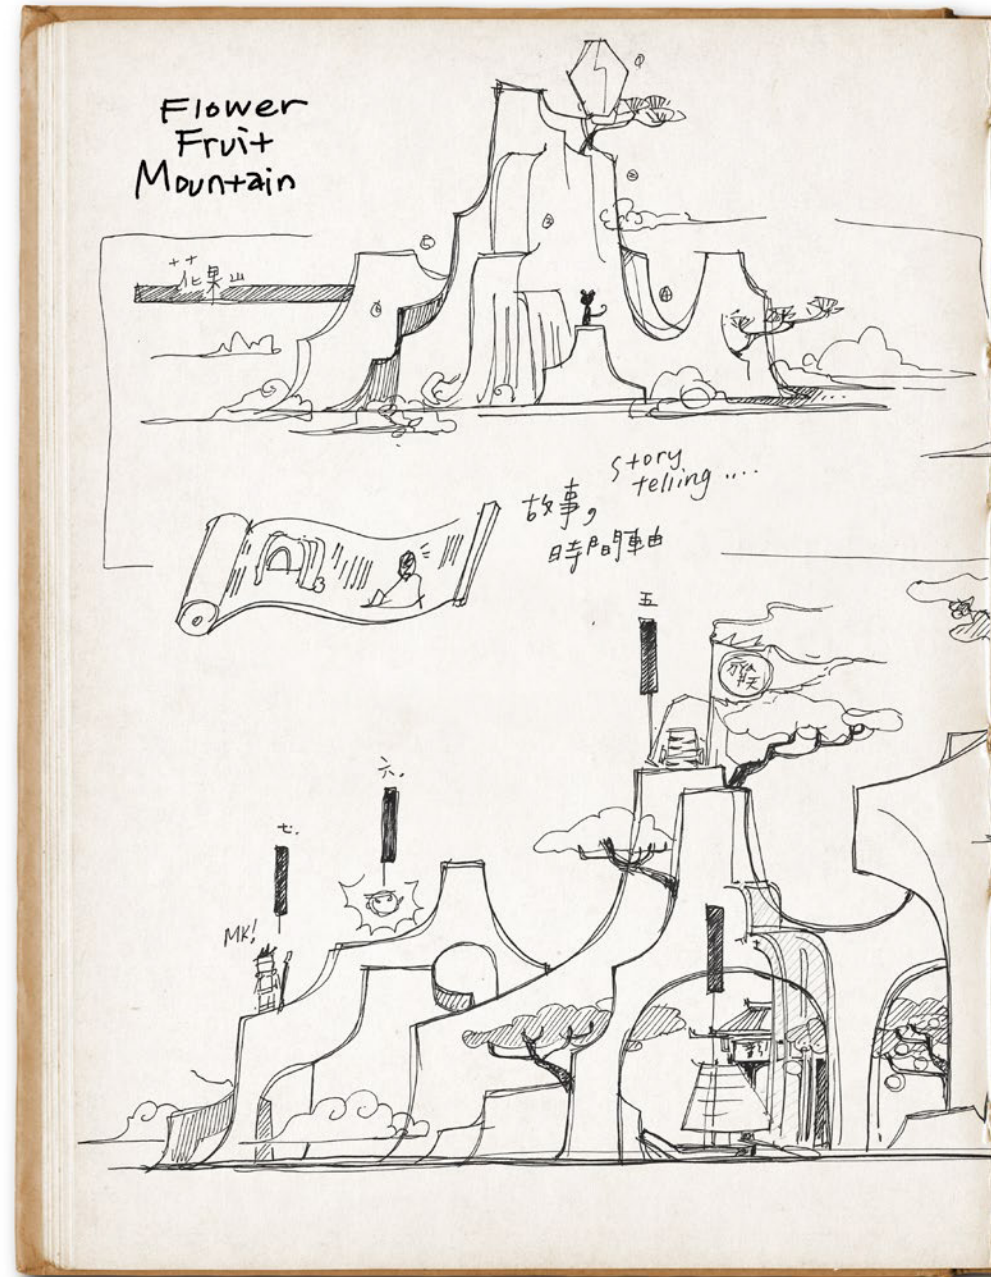

In a legendary world, filled with mystical locations, we all agreed upon Flower Fruit Mountain as an essential landmark from the original story. After all...it's where Monkey King came to life and the epic adventure began!"

The first sketch models I built of Flower Fruit Mountain had a conventional rectangular footprint, but going back to the long horizontal scroll as one of the principal forms of Chinese *Shanshui* paintings, I developed and opened up the model to have a long horizontal footprint instead. This makes it a great set for shelf display as well."

My first thought was to place lots of different Monkey King story elements across the model, but during a design team meeting, the suggestion was made that we could arrange the model to reflect the chapters of the story in a more chronological way.

And so, the final model design of Flower Fruit Mountain was created to give a linear story-telling of the Monkey King legend; starting with how he was born from a rock, to how he took to the Monkey King throne. Last but not least, I'm also extremely excited that we feature no less than four different LEGO minifigure versions of Monkey King himself – something completely unique to this set!"