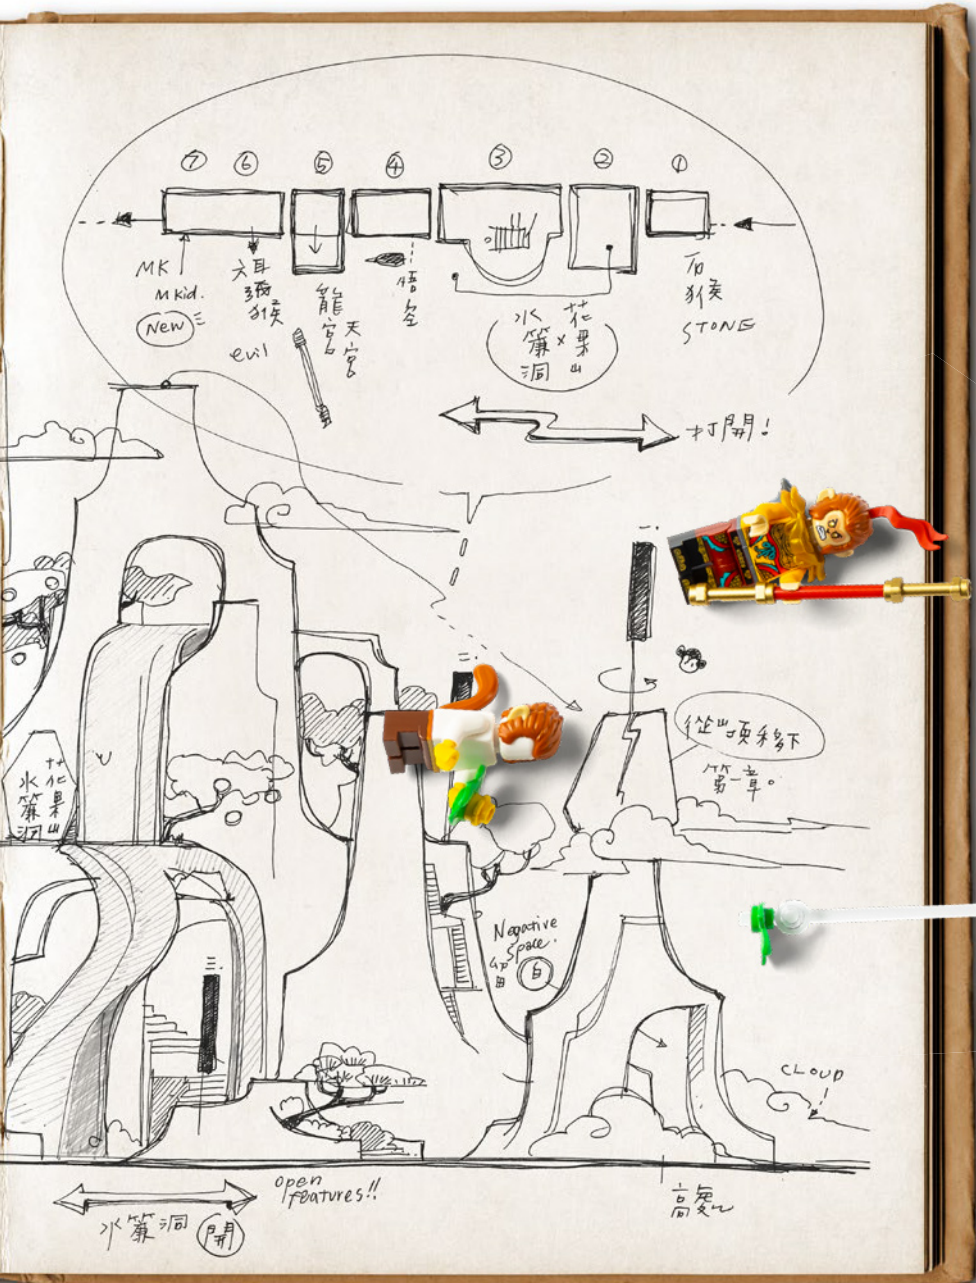

In a legendary world, filled with mystical locations, we all agreed upon Flower Fruit Mountain as an essential landmark from the original story. After all...it's where Monkey King came to life and the epic adventure began!"

The first sketch models I built of Flower Fruit Mountain had a conventional rectangular footprint, but going back to the long horizontal scroll as one of the principal forms of Chinese *Shanshui* paintings, I developed and opened up the model to have a long horizontal footprint instead. This makes it a great set for shelf display as well."

My first thought was to place lots of different Monkey King story elements across the model, but during a design team meeting, the suggestion was made that we could arrange the model to reflect the chapters of the story in a more chronological way.

And so, the final model design of Flower Fruit Mountain was created to give a linear story-telling of the Monkey King legend; starting with how he was born from a rock, to how he took to the Monkey King throne. Last but not least, I'm also extremely excited that we feature no less than four different LEGO minifigure versions of Monkey King himself – something completely unique to this set!"