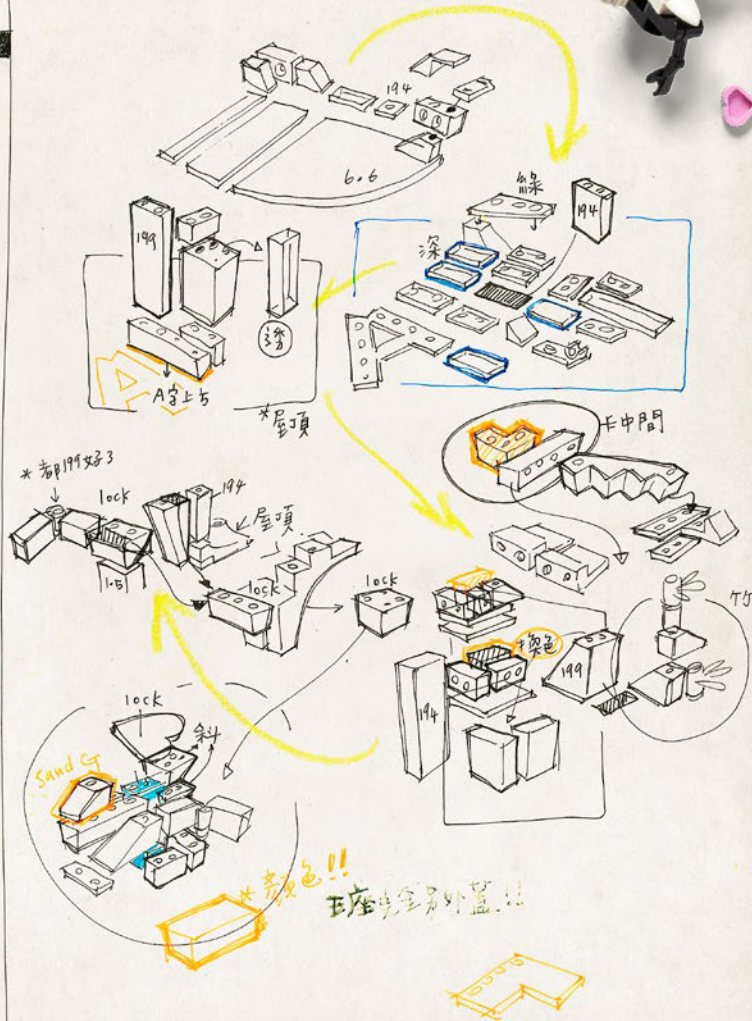

The first sketch models I built of Flower Fruit Mountain had a conventional rectangular footprint, but going back to the long horizontal scroll as one of the principal forms of Chinese *Shanshui* paintings, I developed and opened up the model to have a long horizontal footprint instead. This makes it a great set for shelf display as well."

My first thought was to place lots of different Monkey King story elements across the model, but during a design team meeting, the suggestion was made that we could arrange the model to reflect the chapters of the story in a more chronological way.

And so, the final model design of Flower Fruit Mountain was created to give a linear story-telling of the Monkey King legend; starting with how he was born from a rock, to how he took to the Monkey King throne. Last but not least, I'm also extremely excited that we feature no less than four different LEGO minifigure versions of Monkey King himself – something completely unique to this set!"