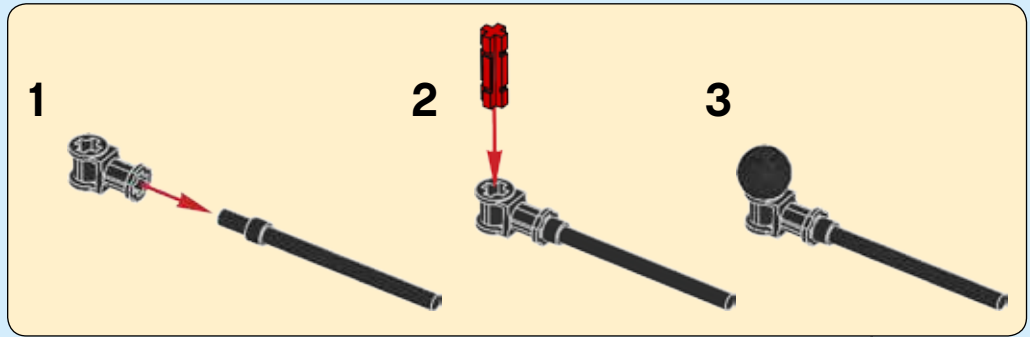

LEGO

MARVEL
SUPERHEROES

76060

 [LEGO.com/MARVELSUPERHEROES](https://www.lego.com/MARVELSUPERHEROES)

**DOCTOR
STRANGE**

80

81

82