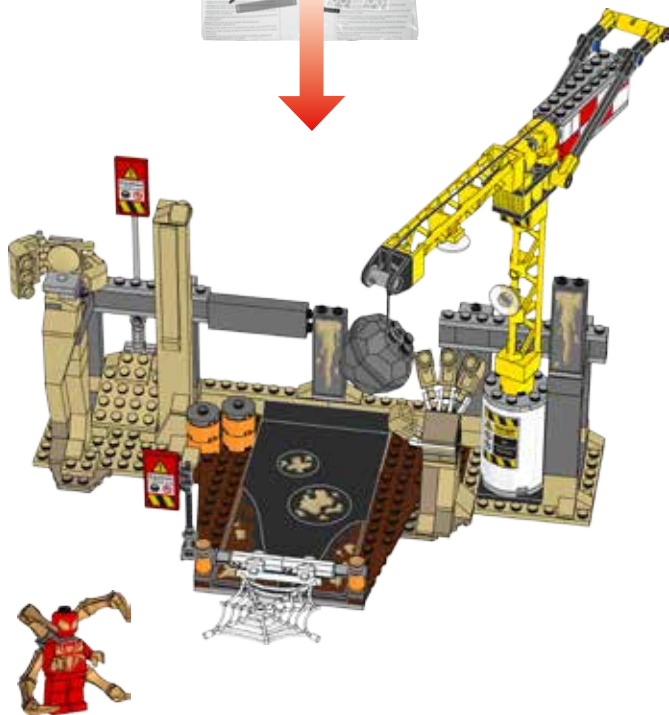

LEGO

MARVEL
SUPERHEROES

76037

 [LEGO.com/SuperHeroes](https://www.lego.com/SuperHeroes)

WARNING: CHOKING HAZARD.
Toy contains small parts and a small ball.
Not for children under 3 years.

+

AVERTISSEMENT :
RISQUE D'ÉTOUFFEMENT.