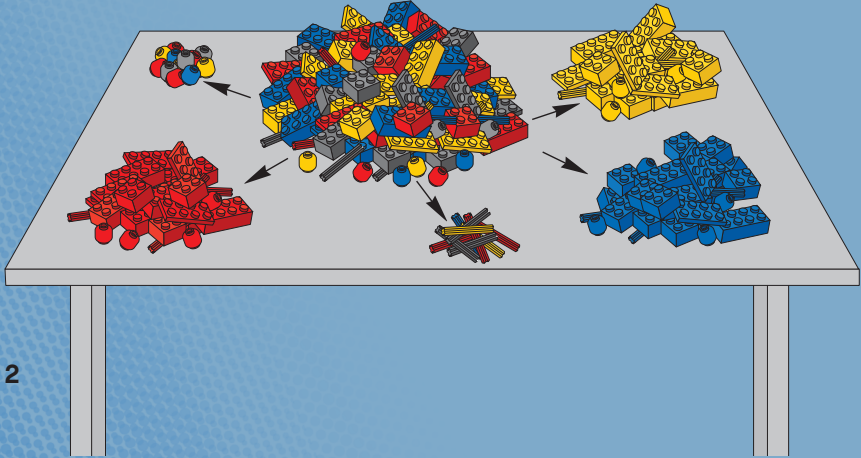

**LEGO**

DC UNIVERSE™

**SUPER  
HEROES**

**6862**

**WARNING: CHOKING HAZARD.**  
Toy contains small parts and a small ball.  
Not for children under 3 years.

1

2

2