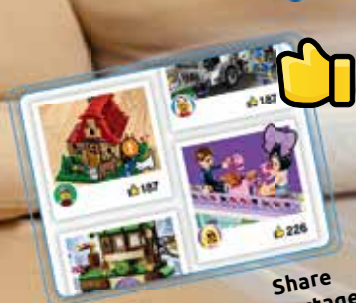

60121

60120

DOWNLOAD THE FREE
LEGO® CITY MY CITY 2 APP

DESCARGA GRATIS LA APP
LEGO® CITY MY CITY 2

TÉLÉCHARGE L'APPLI GRATUITE
LEGO® CITY MY CITY 2

CITY
MY CITY 2

40%

Ask parents' permission first
Demande d'abord l'autorisation d'un parent
Pide antes permiso a tus padres

Apple and the Apple logo are trademarks of Apple Inc.,
registered in the U.S. and other countries. App Store is a service mark of Apple Inc.

Google Play is a trademark of Google Inc.

Minifigure yourself
 Transforme-toi en figurine
 Conviértete en una minifigura