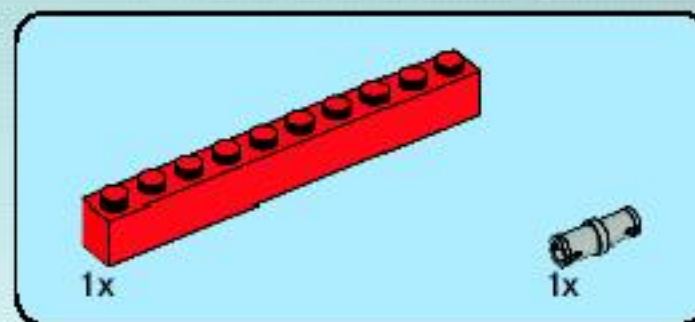

4

5

6

AVERTISSEMENT : RISQUE D'ÉTOUFFEMENT.
Contient des petites pièces. Ne convient pas aux enfants de moins de 3 ans.

ADVERTENCIA: PELIGRO DE ASFIXIA.
No recomendado para niños menores de 3 años. Contiene piezas pequeñas.