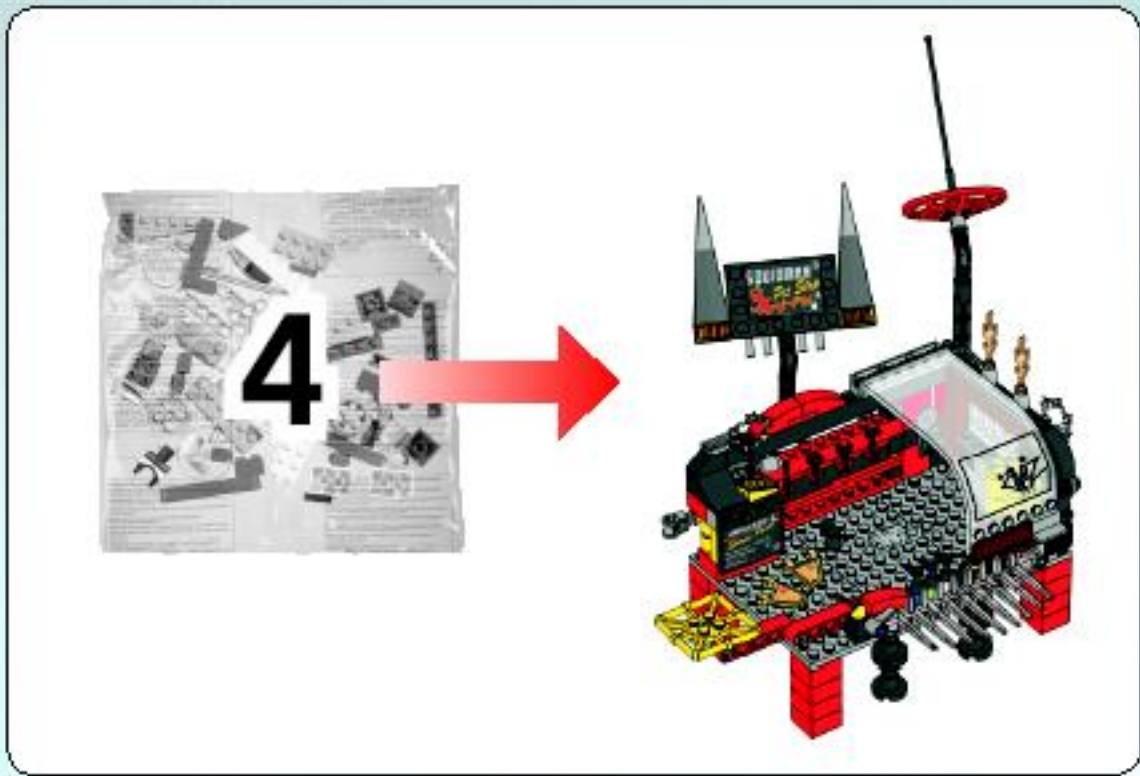

LEGO

SPACE POLICE

5980

2

WARNING: CHOKING HAZARD.
Small parts. Not for children under 3 years.

1

2

3