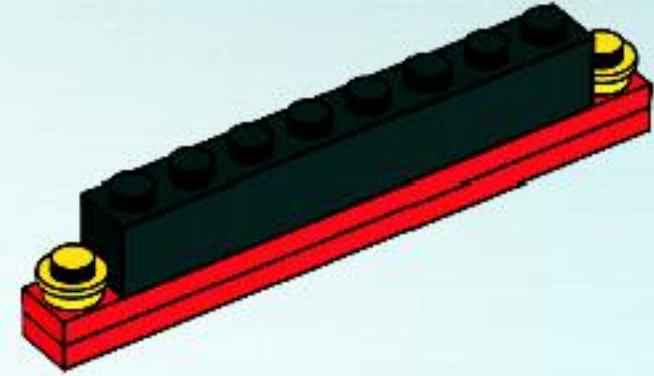

LEGO

SPACE POLICE

5980

2

WARNING: CHOKING HAZARD.
Small parts. Not for children under 3 years.

1

2

3