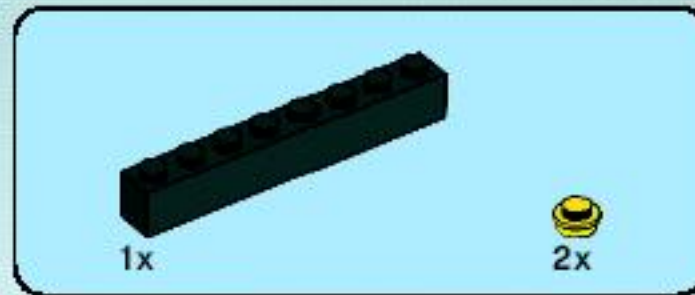

LEGO

SPACE POLICE

5980

2

WARNING: CHOKING HAZARD.
Small parts. Not for children under 3 years.

1

2

3