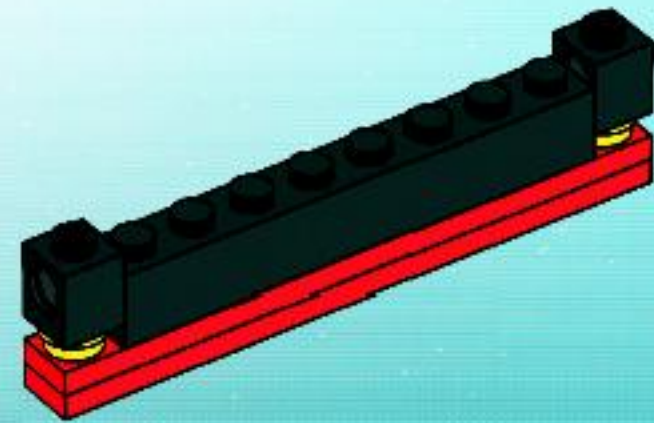

LEGO

SPACE POLICE

5980

2

WARNING: CHOKING HAZARD.
Small parts. Not for children under 3 years.

1

2

3