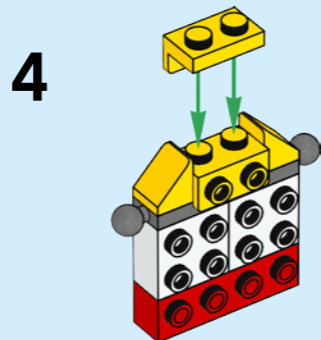

LEGO CREATOR™

30565

WARNING: CHOKING HAZARD.
Toy contains small parts and a small ball.
Not for children under 3 years.

6348029

WIN

GO TO WWW.LEGO.COM/RB2021 TO
FILL OUT A SHORT SURVEY ON THIS
PRODUCT FOR A CHANCE TO WIN
A COOL LEGO® SET.

Terms & Conditions apply

LEGO.com/RB2021

GAGNE

Rendez-vous au www.LEGO.com/RB2021
pour remplir un court questionnaire sur ce
produit et courir la chance de gagner un
fantastique ensemble LEGO®.
Voir Conditions Générales

GANAN

Visita www.LEGO.com/RB2021
y responde una breve encuesta sobre este producto.
¡Puedes ganar un fantástico set LEGO®!
Términos y Condiciones aplicables

AVERTISSEMENT : RISQUE D'ÉTOUFFEMENT.
Le jouet contient des petites pièces ainsi qu'une petite
boule. Il ne convient pas aux enfants de moins de 3 ans.

ADVERTENCIA: PELIGRO DE ASFIXIA.
Juguete que contiene partes pequeñas y una pelota
pequeña. No recomendado para niños menores de 3 años.