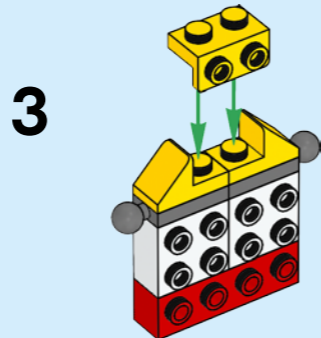

LEGO CREATOR™

30565

WARNING: CHOKING HAZARD.
Toy contains small parts and a small ball.
Not for children under 3 years.

6348029

WIN

GO TO WWW.LEGO.COM/RB2021 TO
FILL OUT A SHORT SURVEY ON THIS
PRODUCT FOR A CHANCE TO WIN
A COOL LEGO® SET.

Terms & Conditions apply

LEGO.com/RB2021

GAGNE

Rendez-vous au www.LEGO.com/RB2021
pour remplir un court questionnaire sur ce
produit et courir la chance de gagner un
fantastique ensemble LEGO®.
Voir Conditions Générales

GANAN

Visita www.LEGO.com/RB2021
y responde una breve encuesta sobre este producto.
¡Puedes ganar un fantástico set LEGO®!
Términos y Condiciones aplicables

AVERTISSEMENT : RISQUE D'ÉTOUFFEMENT.
Le jouet contient des petites pièces ainsi qu'une petite
boule. Il ne convient pas aux enfants de moins de 3 ans.

ADVERTENCIA: PELIGRO DE ASFIXIA.
Juguete que contiene partes pequeñas y una pelota
pequeña. No recomendado para niños menores de 3 años.