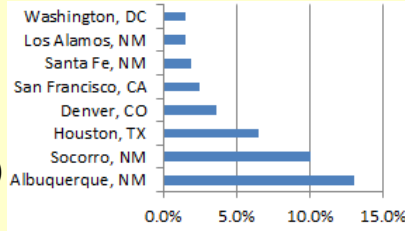

Top Companies:

- New Mexico Tech
- Sandia Corporation
- Los Alamos National Lab
- Freeport-McMoRan
- Schlumberger Limited
- Intel Corporation
- Chevron Corporation
- Halliburton Company
- AMEC CONSTRUCTION
- Conocophillips
- NRAO
- UTC Aerospace Systems
- Daniel B Stephens & Associates
- Hewlett-Packard
- Petroleum Resources Inc

- Souder Miller & Assoc
- Thermo Fisher Scientific
- US Geological Survey
- United Air Force
- University of California
- University of New Mexico
- Baker Hughes
- Ch2m Hill, Inc.
- Exxon Mobil Corporation
- Raytheon Company
- Shaanxi Bureau of Geology & Mineral Exploration
- Usepa
- Air Force Research Lab
- Barrick Gold Corporation
- Colorado School of Mines
- Core Laboratories L.P.
- Devon Energy

Top Job Titles:

- Geologist
- Software Engineer
- Project Manager
- President
- Hydrogeologist
- Mechanical Engineer
- Research Scientist
- Professor
- Assistant Professor
- Reservoir Engineer
- Vice President
- School Principal
- Drilling Engineer
- Science Teacher
- Hydrologist
- Chemist
- Environmental Engineer
- Geophysicist
- Member of Technical Staff (MTS)
- Mining Engineer
- Systems Engineer
- Engineering Manager
- Design Engineer
- Independent Researcher
- Materials Engineer

Top Programs of Study:

- Computer Science
- Petroleum Engineering
- Geology/Earth Sciences
- Mechanical Engineering
- Chemistry
- Physics
- Biology
- Materials Engineering
- Education
- Mathematics
- Management/Business

Top Skills:

- Research • Management • Teaching • Geology • Operations • MATLAB • Data Analysis • Project Management • Microsoft Office • Leadership • Groundwater • Hydrogeology • Soil Science • Drilling • Physics • Sampling (Statistics) • Simulations • Hydrology • Microsoft Excel • Geophysics • Program Management • Environmental Science • Geochemistry • C • Public Speaking • Chemistry • Earth Science • Geologic Mapping • Water Quality • Environmentalism • Field Research • Java • C++ • Software Development • Geographic Information Systems • Systems Engineering • Statistics • Water Resources • Linux • Mathematics • SQL • Software Engineering • Data/Record Logging • Python • Petroleum Engineering • Microsoft Word • Environmental Consulting • Presentations • Reservoir Engineering • ArcGIS (GIS Software) •