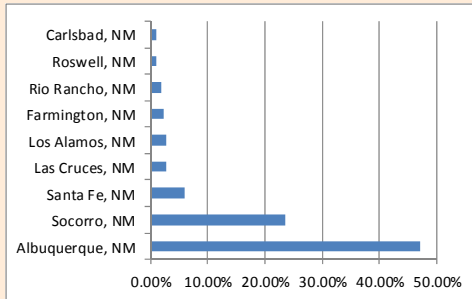

# Where are NMT Alumni Going in New Mexico? 1,955 Profiles

\*Data collected from EMSI

NMT alumni social media profiles dated 2013-present

## Top Cities

- Albuquerque (47.0%)
- Socorro (23.5.0%)
- Santa Fe (5.9%)
- Las Cruces (2.8%)
- Los Alamos (2.8%)
- Farmington (2.4%)
- Rio Rancho (1.9%)
- Roswell (1.1%)
- Carlsbad (1.0%)