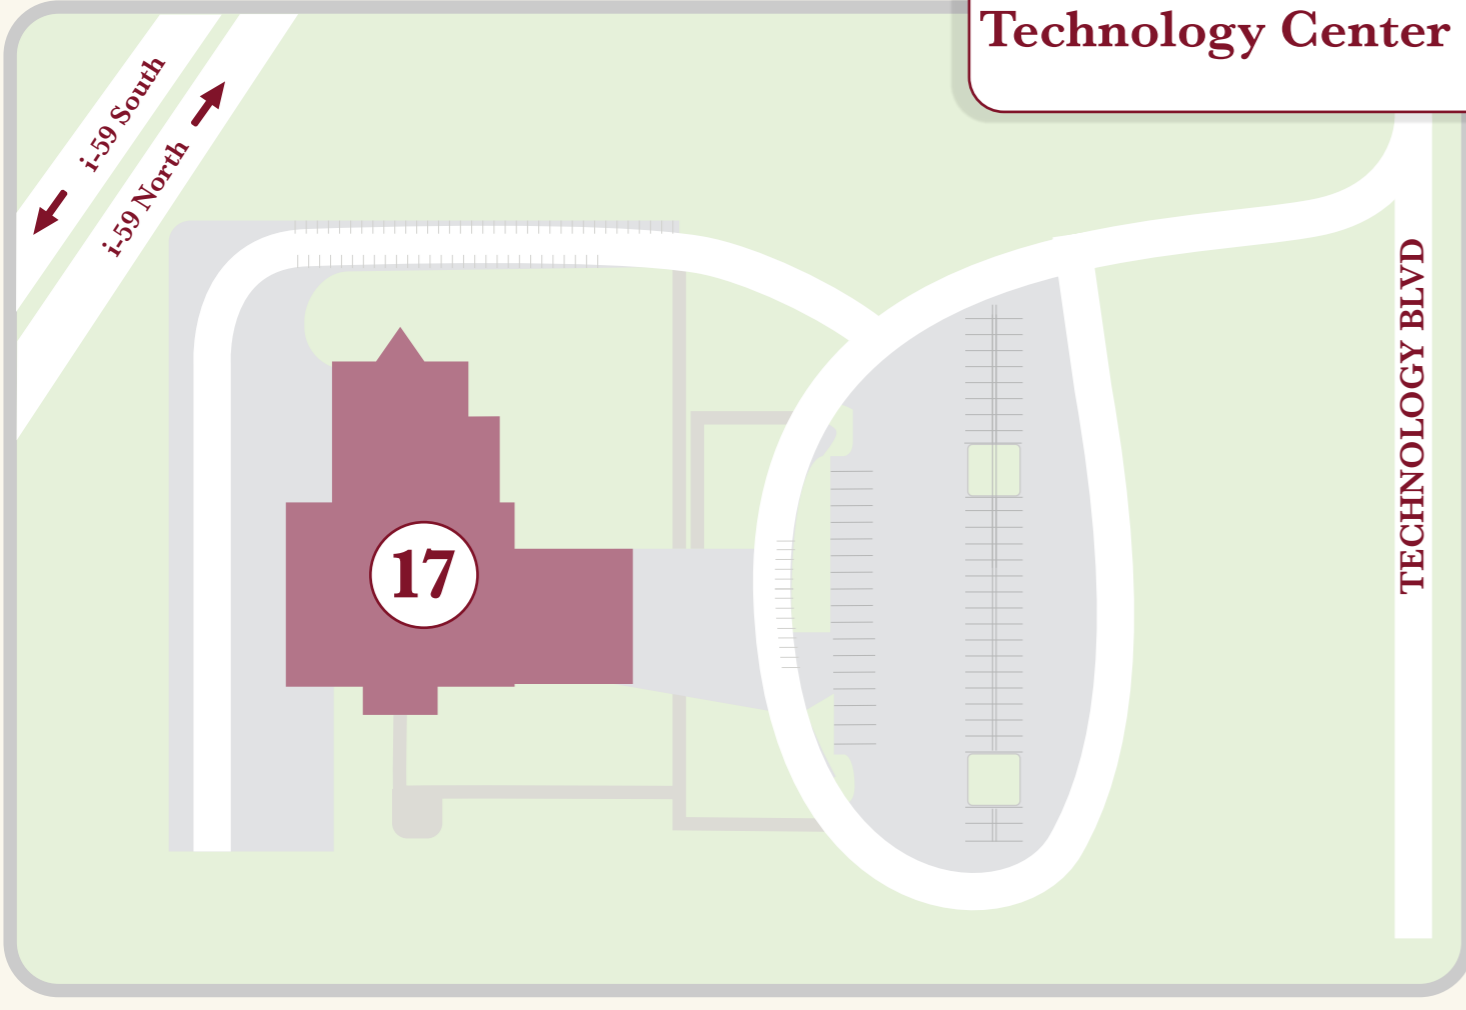

Ronald E. Whitehead
Advanced
Technology Center (ATC)

CAMPUS
ENTRANCE

CAMPUS
ENTRANCE

CAMPUS
ENTRANCE

← 590 Bypass (Westbound)

590 Bypass (Eastbound) →

TO FARM:
Cross over 590 Bypass
going Southbound

Jones College Campus Map

Instructional Buildings

- 1 - King Chemistry Center
- 2 - Stringer-Huff Math Building
- 3 - J.B. Young Main
- 4 - J.B. Young East
- 5 - J.B. Young West
- 6 - J.B. Young Center
- 7 - Home and Health Service Center
- 8 - J.B. Young Tower
- 9 - Thomas H. Harris Science Building
- 10 - Life Science and Lewis Forestry Center
- 11 - Agriculture Building
- 12 - Freestate Recording Studio
- 13 - Jones Hall
- 14 - D.O. Thoms Sr., Physical Education Building
- 15 - M.P. Bush Fine Arts Building
- 16 - Industrial Services Center
- 17 - Ronald E. Whitehead Advanced Technology Center
- 18 - Allied Health Center
- 19 - Visual Arts Center

Support Facilities

- 20 - Receiving / Maintenance
- 21 - Academic Support Center and E-Learning
- 22 - Academic Resource Center
- 23 - Terrell Tisdale Library
- 24 - Childcare Lab
- 25 - Hutcheson-Hubbard Administration Building
- 26 - C.L. Neil Student Center (Cafeteria & Bookstore)
- 27 - Student Union
- 28 - Fitness Center
- 29 - Technology Services Center
- 30 - McClellan Hall
- 31 - Campus Health Clinic

Other Facilities

- 55 - Baptist Student Union
- 56 - Alfred and Adelia Foote Chapel
- 57 - Home and Health Building Auditorium
- 58 - M.P. Bush Fine Arts Building Auditorium
- 59 - Dean's House
- 60 - Faculty Housing
- 61 - President's Home
- 62 - Campus Lake
- 63 - Lakeside Walking Trail
- 64 - Centennial Plaza
- 65 - Greenhouse
- 66 - Eula Bass Lewis Art Gallery
- 67 - Student Plaza Walkway